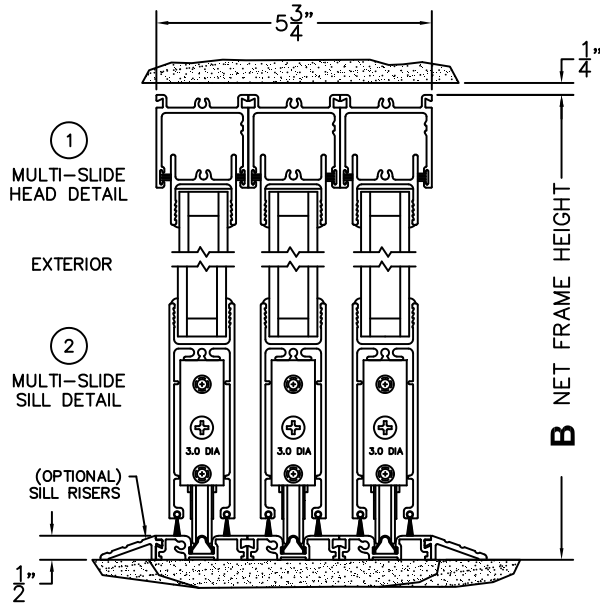

FLEETWOOD
WINDOWS & DOORS
FleetwoodUSA.com

NORWOOD 3050

XXXIXX STANDARD CONFIG.
NO SCREENS

ORDER NO.:

ITEM NO.:

REQUIRED DEALER INFO.

A(NET FRAME WIDTH)

B(NET FRAME HEIGHT)

(USE RULER TO SCALE DIMENSIONS IN INCHES)

SCALE: 1/4"

NOTES:

XXXIXX DOOR SHOWN

3
LOCK JAMB

4
INTERLOCKERS

5
INTERLOCKERS

6
MEETING STILES

7
INTERLOCKERS

8
LOCK JAMB