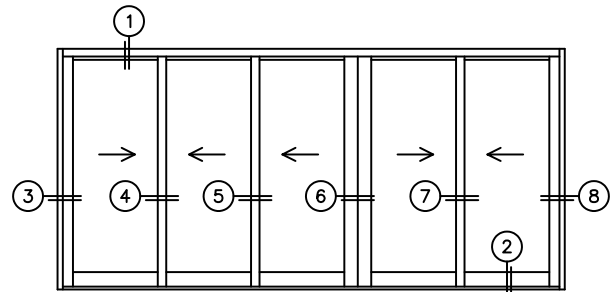

FLEETWOOD
WINDOWS & DOORS
FleetwoodUSA.com

NORWOOD 3050

XXXIXX STANDARD CONFIG.
NO SCREENS

ORDER NO.:

ITEM NO.:

REQUIRED DEALER INFO.

A(NET FRAME WIDTH)

B(NET FRAME HEIGHT)

(USE RULER TO SCALE DIMENSIONS IN INCHES)

SCALE: 1/4"

NOTES:

XXXIXX DOOR SHOWN

3
LOCK JAMB

4
INTERLOCKERS

5
INTERLOCKERS

6
MEETING STILES