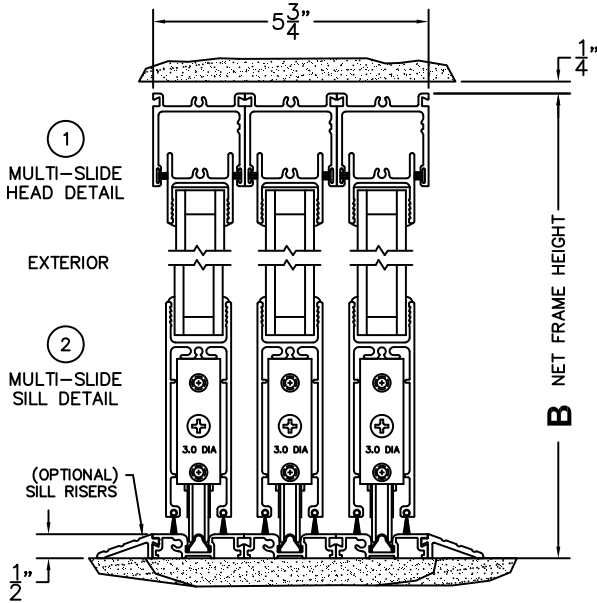

# NORWOOD 3050

XXX CUSTOM CONFIG.  
NO SCREENS

ORDER NO.:

ITEM NO.:

REQUIRED DEALER INFO.

**A**(NET FRAME WIDTH)

**B**(NET FRAME HEIGHT)

NOTES:

(USE RULER TO SCALE DIMENSIONS IN INCHES)

SCALE: 1/4

XXX DOOR SHOWN

- ③  
LOCK JAMB
- ④  
INTERLOCKERS
- ⑤  
INTERLOCKERS
- ⑥  
LOCK JAMB

FLUSH PULL HARDWARE  
WITH SECURITY LATCH