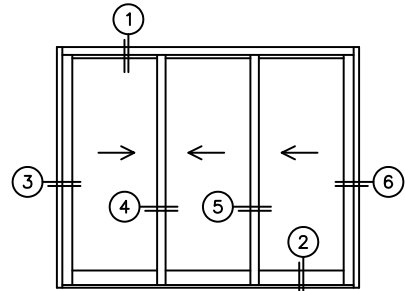

# NORWOOD 3050

XXX CUSTOM CONFIG.  
NO SCREENS

ORDER NO.:

ITEM NO.:

REQUIRED DEALER INFO.

**A**(NET FRAME WIDTH)

**B**(NET FRAME HEIGHT)

NOTES:

(USE RULER TO SCALE DIMENSIONS IN INCHES)

SCALE: 1/4

XXX DOOR SHOWN

- ③  
LOCK JAMB
- ④  
INTERLOCKERS
- ⑤  
INTERLOCKERS
- ⑥  
LOCK JAMB

FLUSH PULL HARDWARE  
WITH SECURITY LATCH