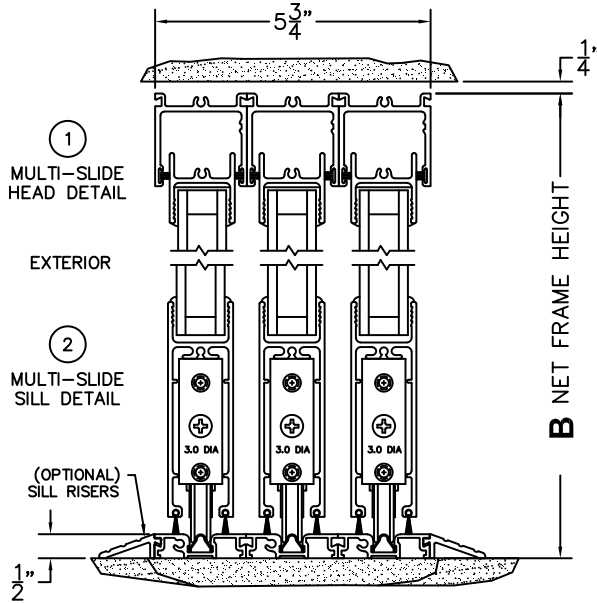

(USE RULER TO SCALE DIMENSIONS IN INCHES)

SCALE: 1/4

NOTES:

XXX DOOR SHOWN

③ LOCK JAMB

④ INTERLOCKERS

⑤ INTERLOCKERS

⑥ LOCK JAMB

FLUSH PULL HANDLES WITH THUMB TURN, KEYED CYLINDER AND SECURITY LATCH