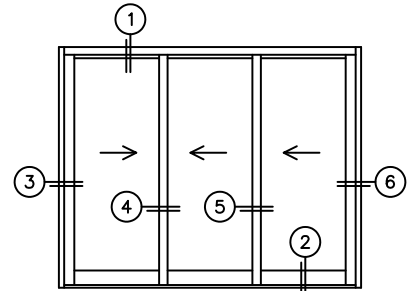

# NORWOOD 3050

XXX CUSTOM CONFIG.  
NO SCREENS

ORDER NO.:

ITEM NO.:

REQUIRED DEALER INFO.

**A**(NET FRAME WIDTH)

**B**(NET FRAME HEIGHT)

(USE RULER TO SCALE DIMENSIONS IN INCHES)

SCALE: 1/4

NOTES:

XXX DOOR SHOWN