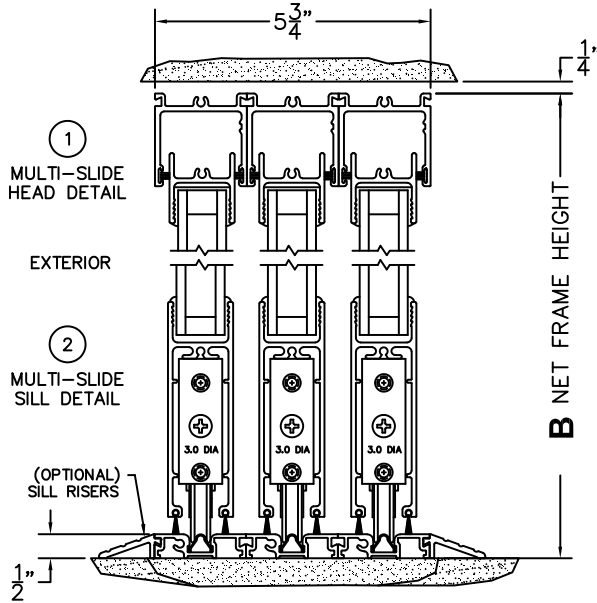

# NORWOOD 3050

XXX CUSTOM CONFIG.  
NO SCREENS

ORDER NO.:

ITEM NO.:

REQUIRED DEALER INFO.

**A**(NET FRAME WIDTH)

**B**(NET FRAME HEIGHT)

(USE RULER TO SCALE DIMENSIONS IN INCHES)

SCALE: 1/4

NOTES:

XXX DOOR SHOWN