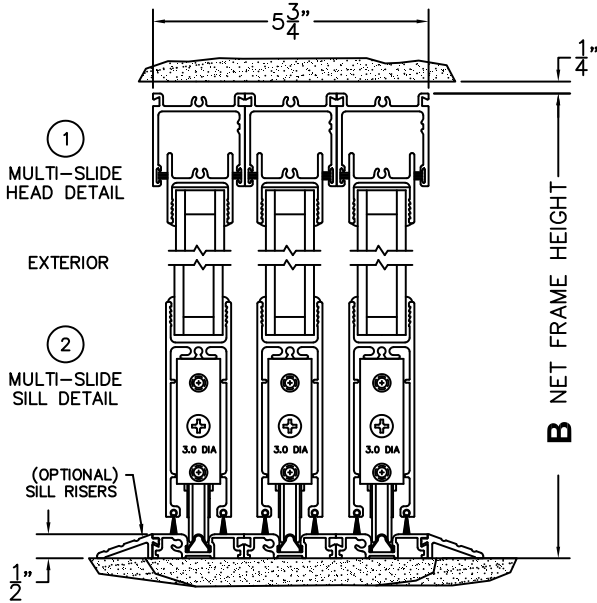

FLEETWOOD
WINDOWS & DOORS
FleetwoodUSA.com

NORWOOD 3050

XXX STANDARD CONFIG.
NO SCREENS

ORDER NO.:

ITEM NO.:

REQUIRED DEALER INFO.

A(NET FRAME WIDTH)

B(NET FRAME HEIGHT)

(USE RULER TO SCALE DIMENSIONS IN INCHES)

SCALE: 1/4

NOTES:

XXX DOOR SHOWN

- ③
LOCK JAMB
- ④
INTERLOCKERS
- ⑤
INTERLOCKERS
- ⑥
LOCK JAMB