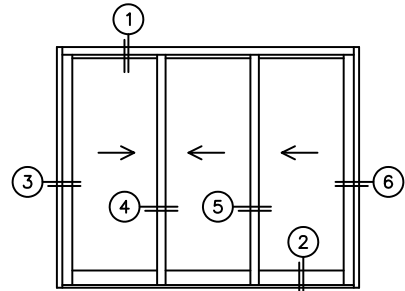

FLEETWOOD
WINDOWS & DOORS
FleetwoodUSA.com

NORWOOD 3050

XXX STANDARD CONFIG.
NO SCREENS

ORDER NO.:

ITEM NO.:

REQUIRED DEALER INFO.

A(NET FRAME WIDTH)

B(NET FRAME HEIGHT)

(USE RULER TO SCALE DIMENSIONS IN INCHES)

SCALE: 1/4

NOTES:

XXX DOOR SHOWN

- ③
LOCK JAMB
- ④
INTERLOCKERS
- ⑤
INTERLOCKERS
- ⑥
LOCK JAMB