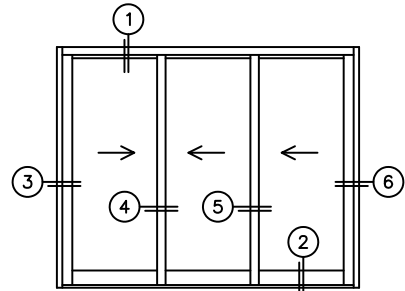

# NORWOOD 3050

XXX CUSTOM CONFIG.  
NO SCREENS

ORDER NO.:

ITEM NO.:

REQUIRED DEALER INFO.

**A**(NET FRAME WIDTH)

**B**(NET FRAME HEIGHT)

(USE RULER TO SCALE DIMENSIONS IN INCHES)

SCALE: 1/4

NOTES:

XXX DOOR SHOWN

③ LOCK JAMB  
④ INTERLOCKERS  
⑤ INTERLOCKERS  
⑥ LOCK JAMB

FLUSH PULL HANDLES WITH THUMB TURN AND SECURITY LATCH