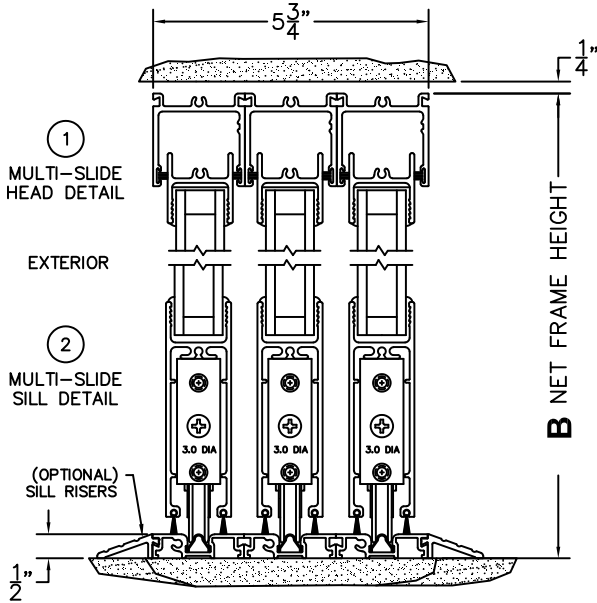

# NORWOOD 3050

XXX CUSTOM CONFIG.  
NO SCREENS

ORDER NO.:

ITEM NO.:

REQUIRED DEALER INFO.

**A**(NET FRAME WIDTH)

**B**(NET FRAME HEIGHT)

(USE RULER TO SCALE DIMENSIONS IN INCHES)

SCALE: 1/4

NOTES:

XXX DOOR SHOWN

③ LOCK JAMB  
④ INTERLOCKERS  
⑤ INTERLOCKERS  
⑥ LOCK JAMB

FLUSH PULL HANDLES WITH THUMB TURN AND SECURITY LATCH