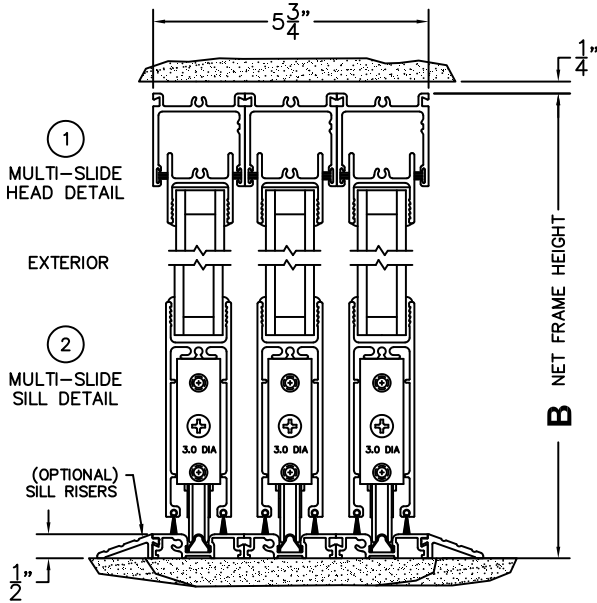

# NORWOOD 3050

XXX STANDARD CONFIG.  
NO SCREENS

ORDER NO.:

ITEM NO.:

REQUIRED DEALER INFO.

**A**(NET FRAME WIDTH)

**B**(NET FRAME HEIGHT)

(USE RULER TO SCALE DIMENSIONS IN INCHES)

SCALE: 1/4

NOTES:

XXX DOOR SHOWN

- ③  
LOCK JAMB
- ④  
INTERLOCKERS
- ⑤  
INTERLOCKERS
- ⑥  
LOCK JAMB