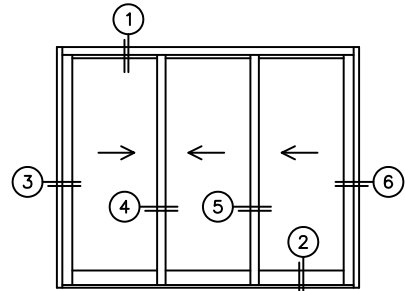

# NORWOOD 3050

XXX STANDARD CONFIG.  
NO SCREENS

ORDER NO.:

ITEM NO.:

REQUIRED DEALER INFO.

**A**(NET FRAME WIDTH)

**B**(NET FRAME HEIGHT)

(USE RULER TO SCALE DIMENSIONS IN INCHES)

SCALE: 1/4

NOTES:

XXX DOOR SHOWN

- ③  
LOCK JAMB
- ④  
INTERLOCKERS
- ⑤  
INTERLOCKERS
- ⑥  
LOCK JAMB