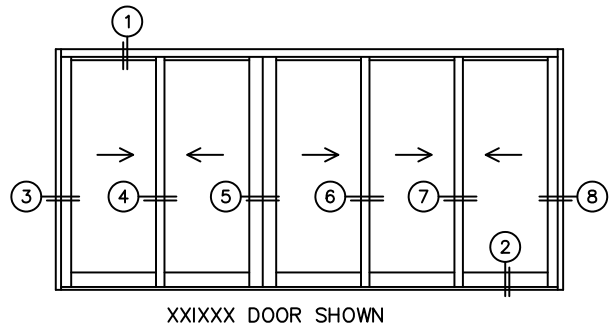

FLEETWOOD
WINDOWS & DOORS
FleetwoodUSA.com

NORWOOD 3050

XXIXXX STANDARD CONFIG.
NO SCREENS

ORDER NO.:

ITEM NO.:

REQUIRED DEALER INFO.

A(NET FRAME WIDTH)

B(NET FRAME HEIGHT)

NOTES:

(USE RULER TO SCALE DIMENSIONS IN INCHES)

SCALE: 1/4"

- (3)
LOCK JAMB
- (4)
INTERLOCKERS
- (5)
MEETING STILES
- (6)
INTERLOCKERS
- (7)
INTERLOCKERS
- (8)
LOCK JAMB