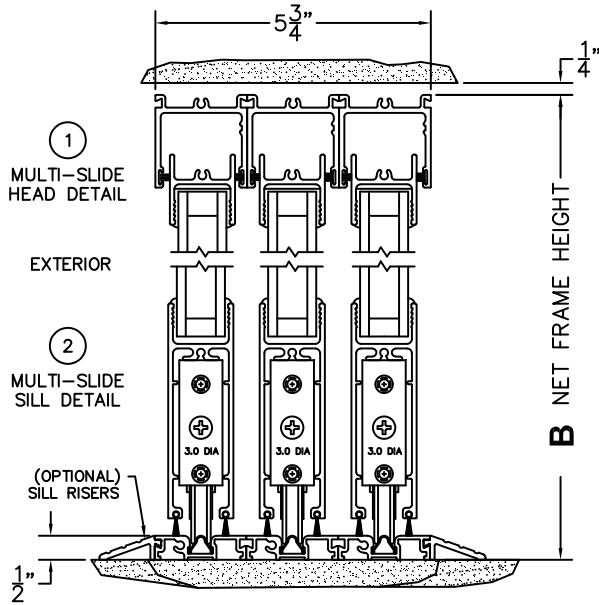

FLEETWOOD
WINDOWS & DOORS
FleetwoodUSA.com

NORWOOD 3050

XXIXXX STANDARD CONFIG.
NO SCREENS

ORDER NO.:

ITEM NO.:

REQUIRED DEALER INFO.

A(NET FRAME WIDTH)

B(NET FRAME HEIGHT)

NOTES:

(USE RULER TO SCALE DIMENSIONS IN INCHES)

SCALE: 1/4"

- (3)
LOCK JAMB
- (4)
INTERLOCKERS
- (5)
MEETING STILES
- (6)
INTERLOCKERS
- (7)
INTERLOCKERS
- (8)
LOCK JAMB