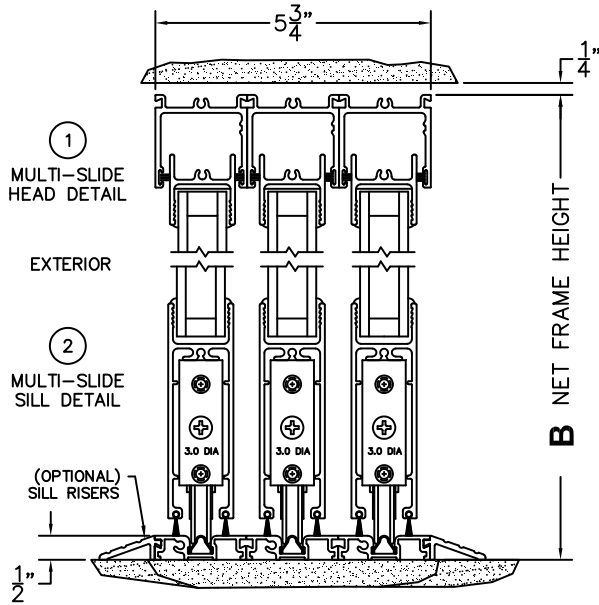

FLEETWOOD
WINDOWS & DOORS
FleetwoodUSA.com

NORWOOD 3050

XXIXXX STANDARD CONFIG.
NO SCREENS

ORDER NO.:

ITEM NO.:

REQUIRED DEALER INFO.

A(NET FRAME WIDTH)

B(NET FRAME HEIGHT)

(USE RULER TO SCALE DIMENSIONS IN INCHES)

SCALE: 1/4"

NOTES:

- ③
LOCK JAMB
- ④
INTERLOCKERS
- ⑤
MEETING STILES
- ⑥
INTERLOCKERS
- ⑦
INTERLOCKERS
- ⑧
LOCK JAMB