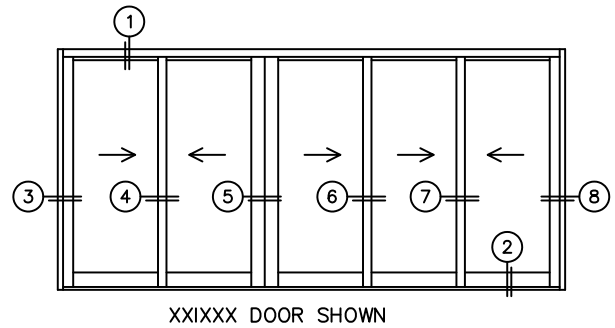

FLEETWOOD
WINDOWS & DOORS
FleetwoodUSA.com

NORWOOD 3050

XXIXXX STANDARD CONFIG.
NO SCREENS

ORDER NO.:

ITEM NO.:

REQUIRED DEALER INFO.

A(NET FRAME WIDTH)

B(NET FRAME HEIGHT)

(USE RULER TO SCALE DIMENSIONS IN INCHES)

SCALE: 1/4"

NOTES:

- ③
LOCK JAMB
- ④
INTERLOCKERS
- ⑤
MEETING STILES
- ⑥
INTERLOCKERS
- ⑦
INTERLOCKERS
- ⑧
LOCK JAMB