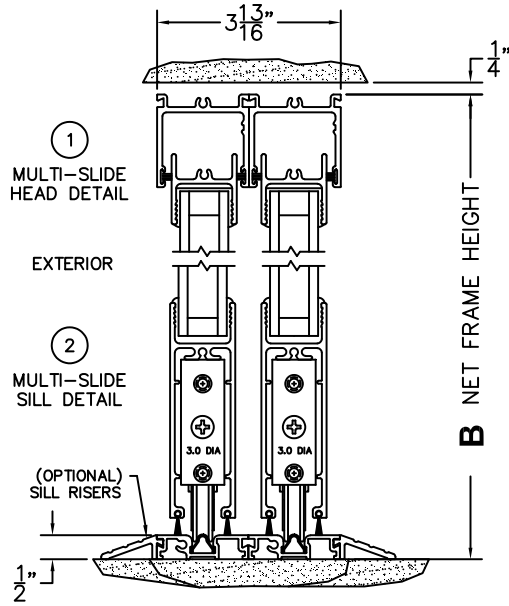

FLEETWOOD
WINDOWS & DOORS
FleetwoodUSA.com

NORWOOD 3050

XXIX STANDARD CONFIG.
NO SCREENS

ORDER NO.:

ITEM NO.:

REQUIRED DEALER INFO.

A(NET FRAME WIDTH)

B(NET FRAME HEIGHT)

(USE RULER TO SCALE DIMENSIONS IN INCHES)

SCALE: 1/4"

NOTES:

③
LOCK JAMB

④
INTERLOCKERS

⑤
MEETING
STILES

⑥
INTERLOCKERS

⑦
LOCK JAMB

ARCHETYPE LATCH WITH
FLUSH PULL HANDLES