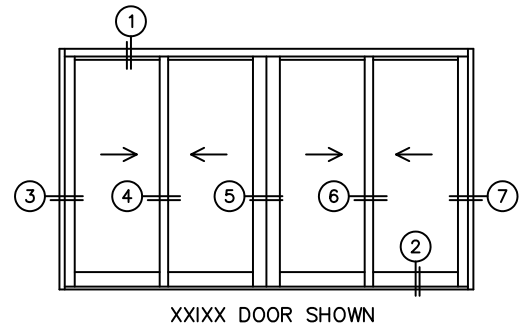

FLEETWOOD
WINDOWS & DOORS
FleetwoodUSA.com

NORWOOD 3050

XXIX STANDARD CONFIG.
NO SCREENS

ORDER NO.:

ITEM NO.:

REQUIRED DEALER INFO.

A(NET FRAME WIDTH)

B(NET FRAME HEIGHT)

(USE RULER TO SCALE DIMENSIONS IN INCHES)

SCALE: 1/4"

NOTES:

③
LOCK JAMB

④
INTERLOCKERS

⑤
MEETING
STILES

⑥
INTERLOCKERS

⑦
LOCK JAMB