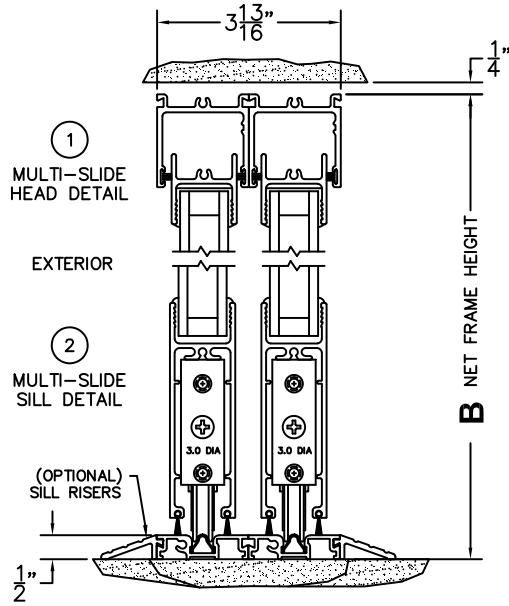

FLEETWOOD
WINDOWS & DOORS
FleetwoodUSA.com

NORWOOD 3050

XXIX STANDARD CONFIG.
NO SCREENS

ORDER NO.:

ITEM NO.:

REQUIRED DEALER INFO.

A(NET FRAME WIDTH)

B(NET FRAME HEIGHT)

NOTES:

(USE RULER TO SCALE DIMENSIONS IN INCHES)

SCALE: 1/4"

XXIX DOOR SHOWN

3
LOCK JAMB

4
INTERLOCKERS

5
MEETING STILES

6
LOCK JAMB