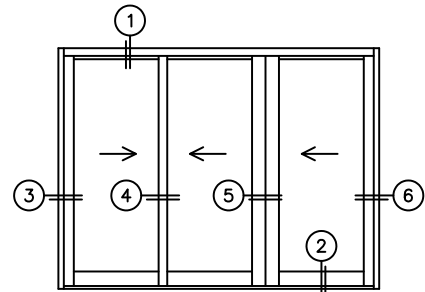

FLEETWOOD
WINDOWS & DOORS
FleetwoodUSA.com

NORWOOD 3050

XXIX STANDARD CONFIG.
NO SCREENS

ORDER NO.:

ITEM NO.:

REQUIRED DEALER INFO.

A(NET FRAME WIDTH)

B(NET FRAME HEIGHT)

NOTES:

(USE RULER TO SCALE DIMENSIONS IN INCHES)

SCALE: 1/4"

XXIX DOOR SHOWN

3
LOCK JAMB

4
INTERLOCKERS

5
MEETING STILES

6
LOCK JAMB