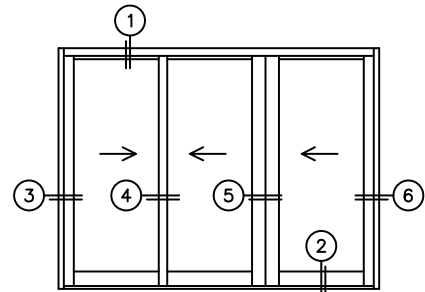

# NORWOOD 3050

XXIX STANDARD CONFIG.  
NO SCREENS

ORDER NO.:

ITEM NO.:

REQUIRED DEALER INFO.

**A**(NET FRAME WIDTH)

**B**(NET FRAME HEIGHT)

NOTES:

(USE RULER TO SCALE DIMENSIONS IN INCHES)

SCALE: 1/4"

XXIX DOOR SHOWN