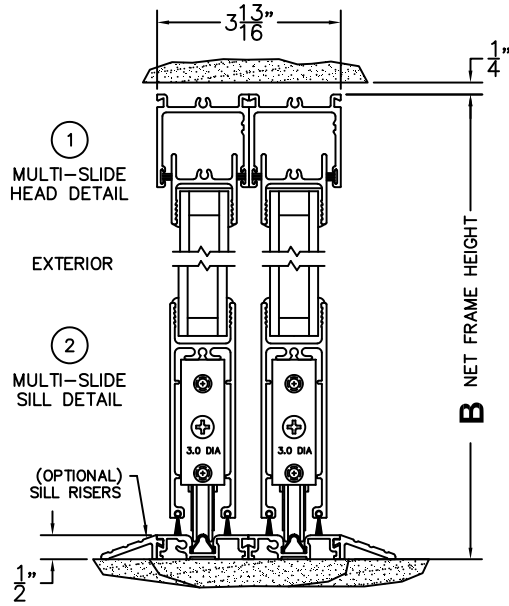

# NORWOOD 3050

XXIX STANDARD CONFIG.  
NO SCREENS

ORDER NO.:

ITEM NO.:

REQUIRED DEALER INFO.

**A**(NET FRAME WIDTH)

**B**(NET FRAME HEIGHT)

NOTES:

(USE RULER TO SCALE DIMENSIONS IN INCHES)

SCALE: 1/4"

XXIX DOOR SHOWN