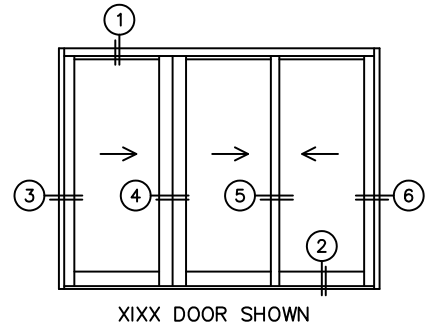

FLEETWOOD
WINDOWS & DOORS
FleetwoodUSA.com

NORWOOD 3050

XXIX STANDARD CONFIG.
NO SCREENS

ORDER NO.:

ITEM NO.:

REQUIRED DEALER INFO.

A(NET FRAME WIDTH)

B(NET FRAME HEIGHT)

NOTES:

(USE RULER TO SCALE DIMENSIONS IN INCHES)

SCALE: 1/4"

3
LOCK JAMB

4
INTERLOCKERS

5
MEETING STILES

6
LOCK JAMB