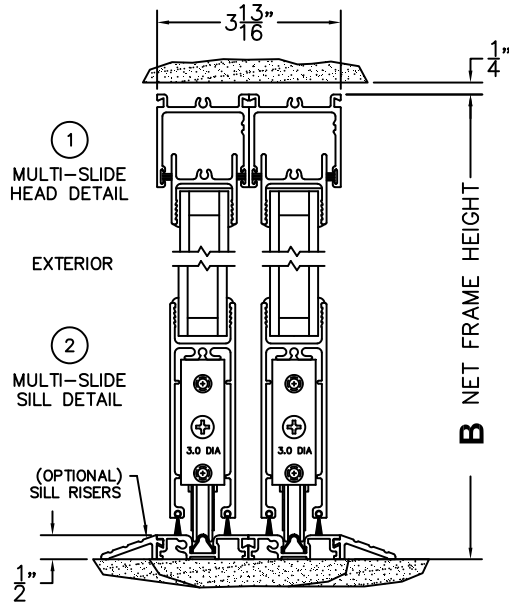

FLEETWOOD
WINDOWS & DOORS
FleetwoodUSA.com

NORWOOD 3050

XXIX STANDARD CONFIG.
NO SCREENS

ORDER NO.:

ITEM NO.:

REQUIRED DEALER INFO.

A(NET FRAME WIDTH)

B(NET FRAME HEIGHT)

NOTES:

(USE RULER TO SCALE DIMENSIONS IN INCHES)

SCALE: 1/4"

3
LOCK JAMB

4
INTERLOCKERS

5
MEETING STILES

6
LOCK JAMB