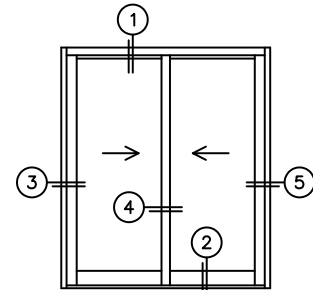

FLEETWOOD
WINDOWS & DOORS
FleetwoodUSA.com

NORWOOD 3050

XX CUSTOM CONFIG.
NO SCREENS

ORDER NO.:

ITEM NO.:

REQUIRED DEALER INFO.

A(NET FRAME WIDTH)

B(NET FRAME HEIGHT)

NOTES:

(USE RULER TO SCALE DIMENSIONS IN INCHES)

SCALE: 1/4"

XX DOOR SHOWN