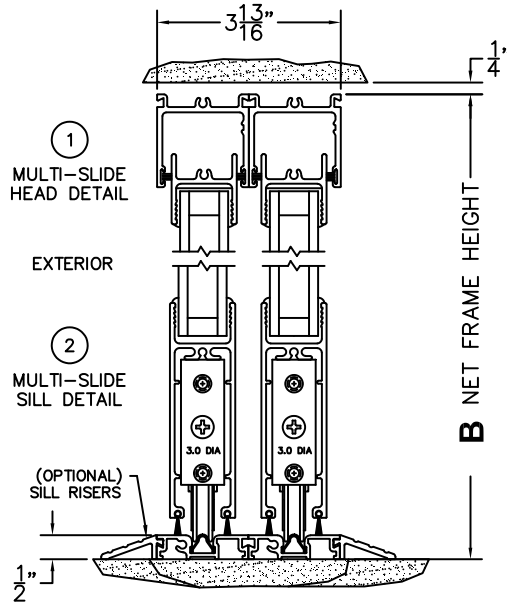

FLEETWOOD
WINDOWS & DOORS
FleetwoodUSA.com

NORWOOD 3050

XX CUSTOM CONFIG.
NO SCREENS

ORDER NO.:

ITEM NO.:

REQUIRED DEALER INFO.

A(NET FRAME WIDTH)

B(NET FRAME HEIGHT)

NOTES:

(USE RULER TO SCALE DIMENSIONS IN INCHES)

SCALE: 1/4"

XX DOOR SHOWN