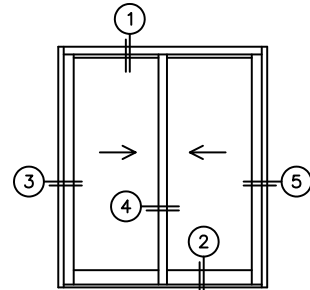

FLEETWOOD
WINDOWS & DOORS
FleetwoodUSA.com

NORWOOD 3050

XX CUSTOM CONFIG.
NO SCREENS

ORDER NO.:

ITEM NO.:

REQUIRED DEALER INFO.

A(NET FRAME WIDTH)

B(NET FRAME HEIGHT)

NOTES:

(USE RULER TO SCALE DIMENSIONS IN INCHES)

SCALE: 1/4

XX DOOR SHOWN