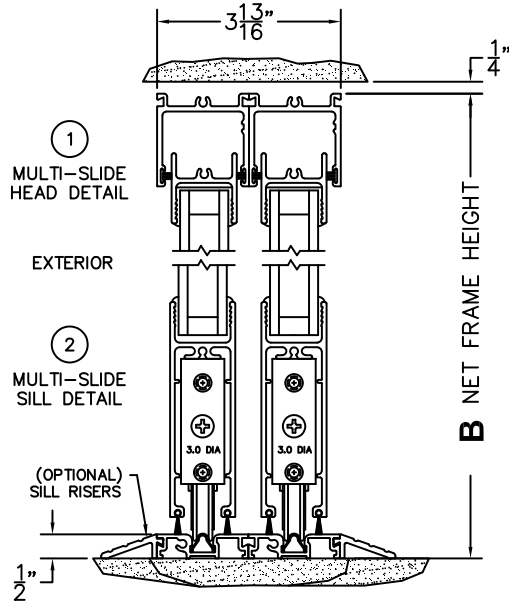

FLEETWOOD
WINDOWS & DOORS
FleetwoodUSA.com

NORWOOD 3050

XX CUSTOM CONFIG.
NO SCREENS

ORDER NO.:

ITEM NO.:

REQUIRED DEALER INFO.

A(NET FRAME WIDTH)

B(NET FRAME HEIGHT)

NOTES:

(USE RULER TO SCALE DIMENSIONS IN INCHES)

SCALE: 1/4

XX DOOR SHOWN