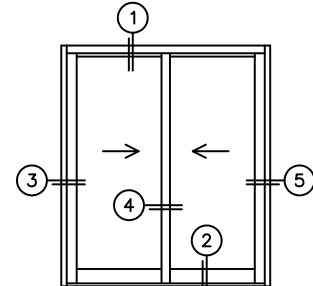

FLEETWOOD
WINDOWS & DOORS
FleetwoodUSA.com

NORWOOD 3050

XX CUSTOM CONFIG.
NO SCREENS

ORDER NO.:

ITEM NO.:

REQUIRED DEALER INFO.

A(NET FRAME WIDTH)

B(NET FRAME HEIGHT)

NOTES:

(USE RULER TO SCALE DIMENSIONS IN INCHES)

SCALE: 1/4

XX DOOR SHOWN