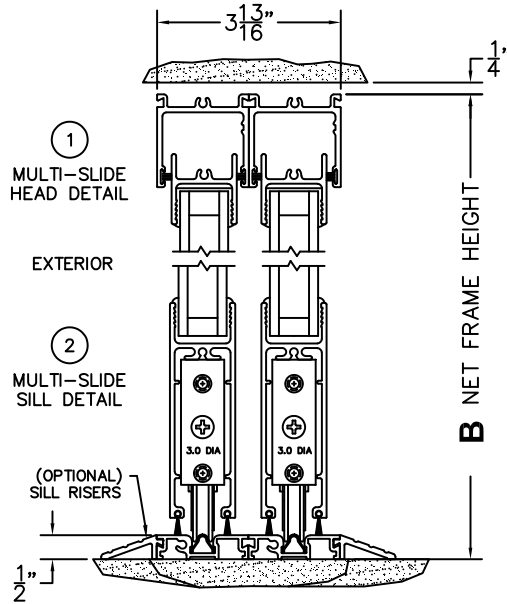

FLEETWOOD
WINDOWS & DOORS
FleetwoodUSA.com

NORWOOD 3050

XX CUSTOM CONFIG.
NO SCREENS

ORDER NO.:

ITEM NO.:

REQUIRED DEALER INFO.

A(NET FRAME WIDTH)

B(NET FRAME HEIGHT)

NOTES:

(USE RULER TO SCALE DIMENSIONS IN INCHES)

SCALE: 1/4

XX DOOR SHOWN