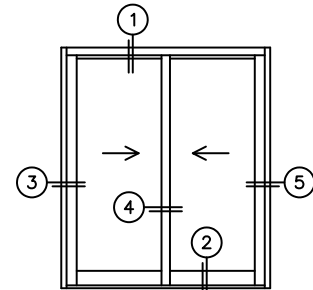

FLEETWOOD
WINDOWS & DOORS
FleetwoodUSA.com

NORWOOD 3050

XX CUSTOM CONFIG.
NO SCREENS

ORDER NO.:

ITEM NO.:

REQUIRED DEALER INFO.

A(NET FRAME WIDTH)

B(NET FRAME HEIGHT)

NOTES:

(USE RULER TO SCALE DIMENSIONS IN INCHES)

SCALE: 1/4

XX DOOR SHOWN