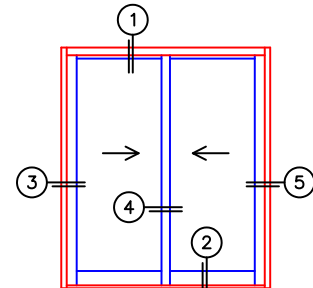

# NORWOOD 3050

XX CUSTOM CONFIGURATION  
NO SCREENS

ORDER NO.:

ITEM NO.:

REQUIRED DEALER INFO.

**A**(NET FRAME WIDTH)

**B**(NET FRAME HEIGHT)

NOTES:

(USE RULER TO SCALE DIMENSIONS IN INCHES)

SCALE: 1/4

XX DOOR SHOWN