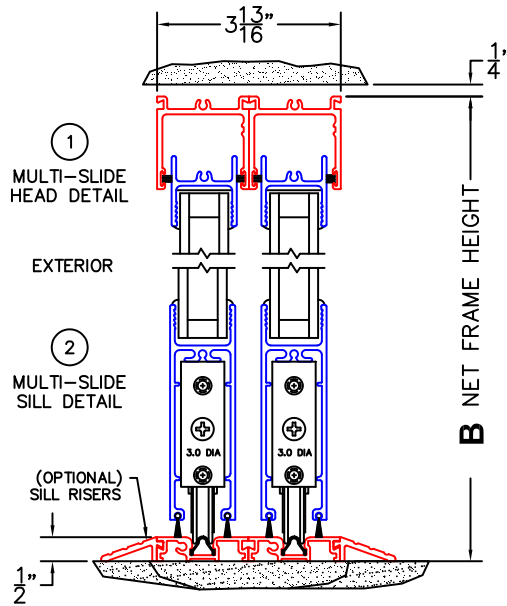

# NORWOOD 3050

XX CUSTOM CONFIGURATION  
NO SCREENS

ORDER NO.:

ITEM NO.:

REQUIRED DEALER INFO.

**A**(NET FRAME WIDTH)

**B**(NET FRAME HEIGHT)

NOTES:

(USE RULER TO SCALE DIMENSIONS IN INCHES)

SCALE: 1/4

XX DOOR SHOWN