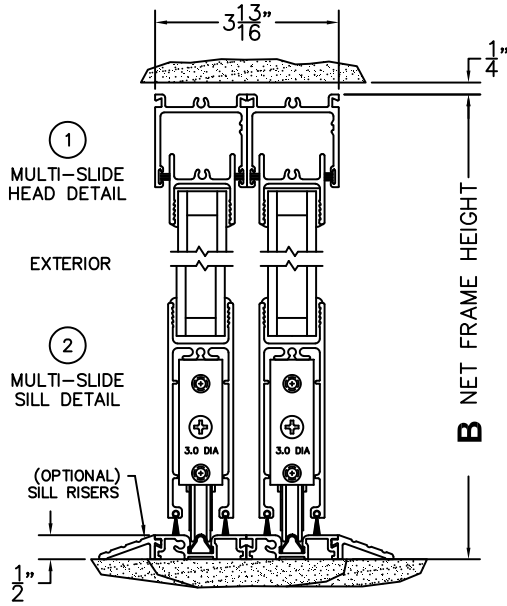

**FLEETWOOD**  
WINDOWS & DOORS  
FleetwoodUSA.com

**NORWOOD 3050**  
XX CUSTOM CONFIGURATION  
NO SCREENS

ORDER NO.:

ITEM NO.:

REQUIRED DEALER INFO.

**A**(NET FRAME WIDTH)

**B**(NET FRAME HEIGHT)

(USE RULER TO SCALE DIMENSIONS IN INCHES)

SCALE: 1/4

NOTES:

XX DOOR SHOWN