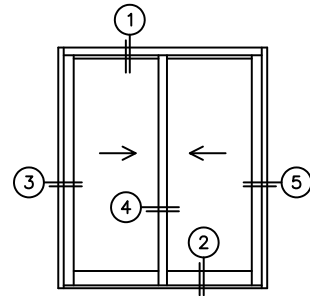

**FLEETWOOD**  
WINDOWS & DOORS  
FleetwoodUSA.com

**NORWOOD 3050**  
XX CUSTOM CONFIGURATION  
NO SCREENS

ORDER NO.:

ITEM NO.:

REQUIRED DEALER INFO.

**A**(NET FRAME WIDTH)

**B**(NET FRAME HEIGHT)

(USE RULER TO SCALE DIMENSIONS IN INCHES)

SCALE: 1/4

NOTES:

XX DOOR SHOWN