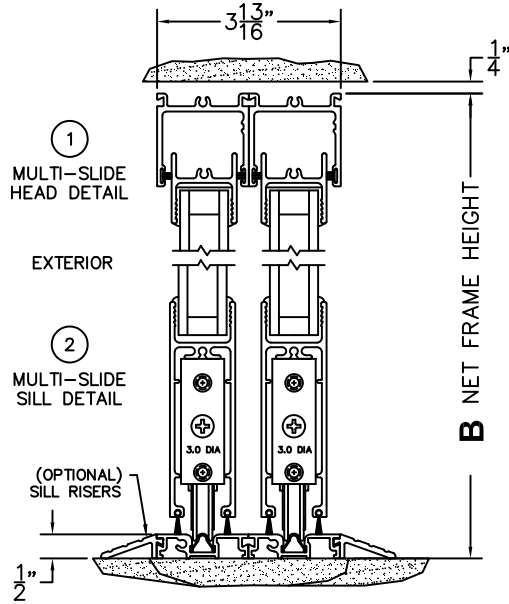

# NORWOOD 3050

XX CUSTOM CONFIG.  
NO SCREENS

ORDER NO.:

ITEM NO.:

REQUIRED DEALER INFO.

**A**(NET FRAME WIDTH)

**B**(NET FRAME HEIGHT)

NOTES:

(USE RULER TO SCALE DIMENSIONS IN INCHES)

SCALE: 1/4

XX DOOR SHOWN