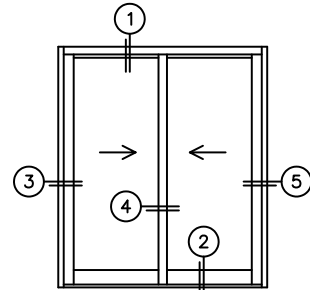

# NORWOOD 3050

XX CUSTOM CONFIG.  
NO SCREENS

ORDER NO.:

ITEM NO.:

REQUIRED DEALER INFO.

**A**(NET FRAME WIDTH)

**B**(NET FRAME HEIGHT)

NOTES:

(USE RULER TO SCALE DIMENSIONS IN INCHES)

SCALE: 1/4

XX DOOR SHOWN