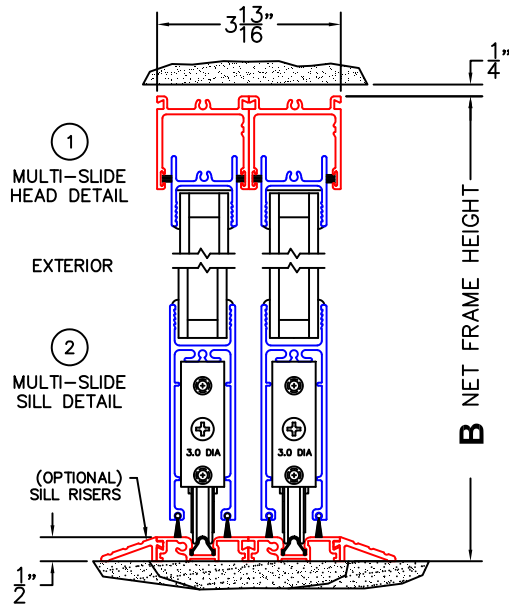

FLEETWOOD
WINDOWS & DOORS
FleetwoodUSA.com

NORWOOD 3050

XX CUSTOM CONFIGURATION
NO SCREENS

ORDER NO.:

ITEM NO.:

REQUIRED DEALER INFO.

A(NET FRAME WIDTH)

B(NET FRAME HEIGHT)

NOTES:

(USE RULER TO SCALE DIMENSIONS IN INCHES)

SCALE: 1/4"

XX DOOR SHOWN

3
LOCK JAMB

4
INTERLOCKERS

5
LOCK JAMB