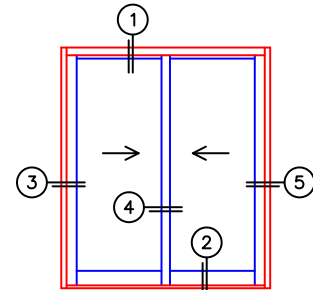

FLEETWOOD
WINDOWS & DOORS
FleetwoodUSA.com

NORWOOD 3050

XX CUSTOM CONFIGURATION
NO SCREENS

ORDER NO.:

ITEM NO.:

REQUIRED DEALER INFO.

A(NET FRAME WIDTH)

B(NET FRAME HEIGHT)

NOTES:

(USE RULER TO SCALE DIMENSIONS IN INCHES)

SCALE: 1/4"

XX DOOR SHOWN

3
LOCK JAMB

4
INTERLOCKERS

5
LOCK JAMB