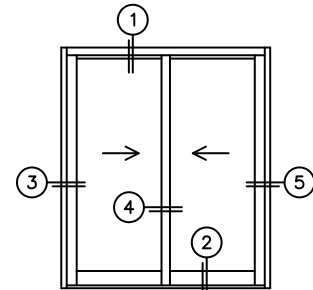

FLEETWOOD
WINDOWS & DOORS
FleetwoodUSA.com

NORWOOD 3050

XX CUSTOM CONFIG.
NO SCREENS

ORDER NO.:

ITEM NO.:

REQUIRED DEALER INFO.

A(NET FRAME WIDTH)

B(NET FRAME HEIGHT)

NOTES:

(USE RULER TO SCALE DIMENSIONS IN INCHES)

SCALE: 1/4

XX DOOR SHOWN