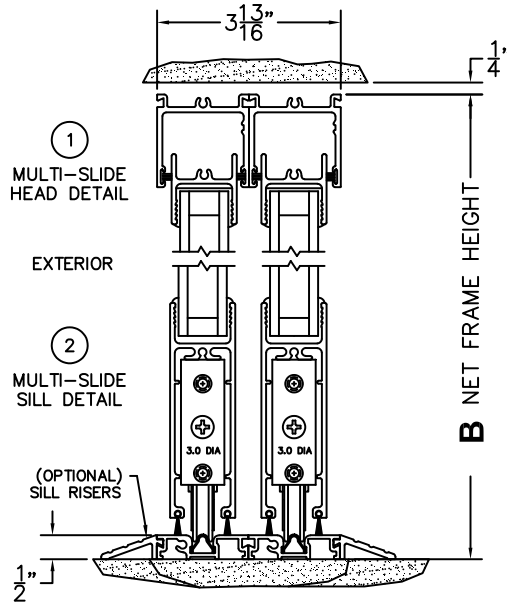

FLEETWOOD
WINDOWS & DOORS
FleetwoodUSA.com

NORWOOD 3050

XX CUSTOM CONFIG.
NO SCREENS

ORDER NO.:

ITEM NO.:

REQUIRED DEALER INFO.

A(NET FRAME WIDTH)

B(NET FRAME HEIGHT)

NOTES:

(USE RULER TO SCALE DIMENSIONS IN INCHES)

SCALE: 1/4

XX DOOR SHOWN