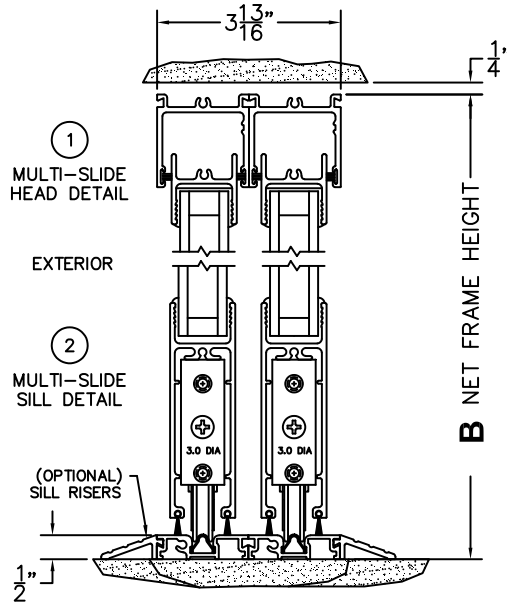

**FLEETWOOD**  
WINDOWS & DOORS  
FleetwoodUSA.com

**NORWOOD 3050**  
XX CUSTOM CONFIGURATION  
NO SCREENS

ORDER NO.:

ITEM NO.:

REQUIRED DEALER INFO.

**A**(NET FRAME WIDTH)

**B**(NET FRAME HEIGHT)

NOTES:

(USE RULER TO SCALE DIMENSIONS IN INCHES)

SCALE: 1/4

XX DOOR SHOWN