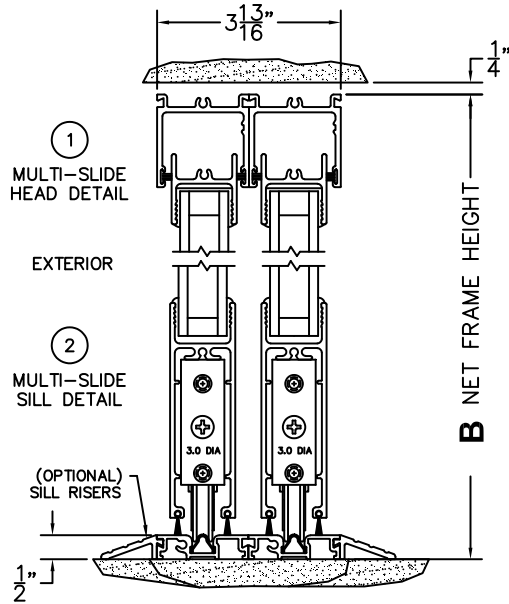

FLEETWOOD
WINDOWS & DOORS
FleetwoodUSA.com

NORWOOD 3050
XX CUSTOM CONFIGURATION
NO SCREENS

ORDER NO.:

ITEM NO.:

REQUIRED DEALER INFO.

A(NET FRAME WIDTH)

B(NET FRAME HEIGHT)

(USE RULER TO SCALE DIMENSIONS IN INCHES)

SCALE: 1/4"

NOTES:

XX DOOR SHOWN