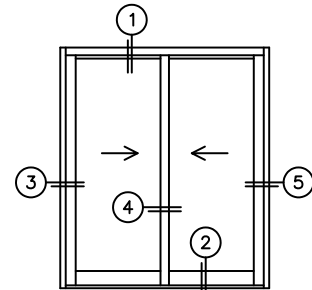

FLEETWOOD
WINDOWS & DOORS
FleetwoodUSA.com

NORWOOD 3050
XX CUSTOM CONFIGURATION
NO SCREENS

ORDER NO.:

ITEM NO.:

REQUIRED DEALER INFO.

A(NET FRAME WIDTH)

B(NET FRAME HEIGHT)

(USE RULER TO SCALE DIMENSIONS IN INCHES)

SCALE: 1/4"

NOTES:

XX DOOR SHOWN