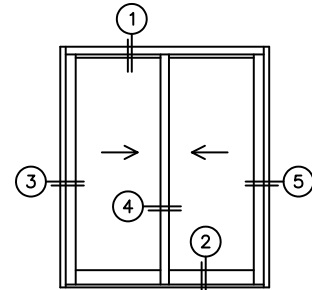

FLEETWOOD
WINDOWS & DOORS
FleetwoodUSA.com

NORWOOD 3050

XX CUSTOM CONFIG.
NO SCREENS

ORDER NO.:

ITEM NO.:

REQUIRED DEALER INFO.

A(NET FRAME WIDTH)

B(NET FRAME HEIGHT)

NOTES:

(USE RULER TO SCALE DIMENSIONS IN INCHES)

SCALE: 1/4

XX DOOR SHOWN