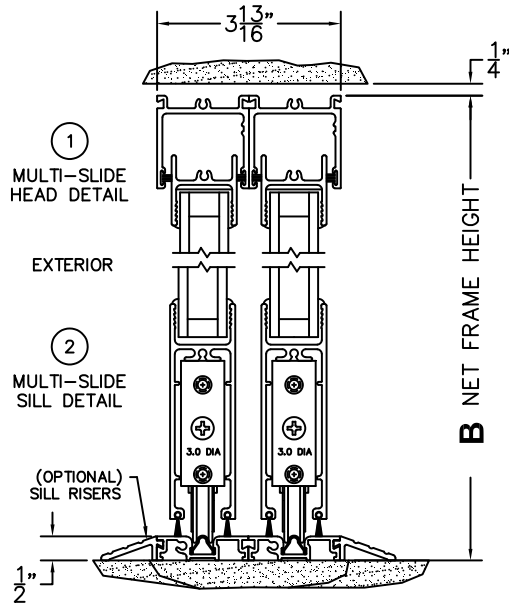

FLEETWOOD
WINDOWS & DOORS
FleetwoodUSA.com

NORWOOD 3050

XX CUSTOM CONFIG.
NO SCREENS

ORDER NO.:

ITEM NO.:

REQUIRED DEALER INFO.

A(NET FRAME WIDTH)

B(NET FRAME HEIGHT)

NOTES:

(USE RULER TO SCALE DIMENSIONS IN INCHES)

SCALE: 1/4

XX DOOR SHOWN