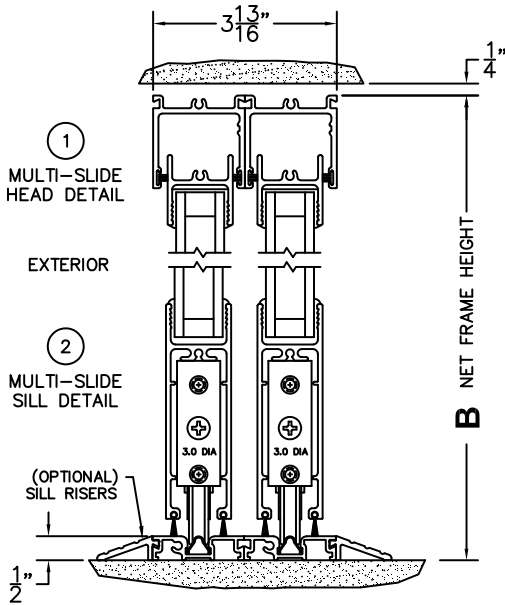

FLEETWOOD
WINDOWS & DOORS
FleetwoodUSA.com

NORWOOD 3050

XX STANDARD CONFIG.
NO SCREENS

ORDER NO.:

ITEM NO.:

REQUIRED DEALER INFO.

A(NET FRAME WIDTH)

B(NET FRAME HEIGHT)

(USE RULER TO SCALE DIMENSIONS IN INCHES)

SCALE: 1/4

NOTES:

XX DOOR SHOWN

3 LOCK JAMB 4 INTERLOCKERS 5 LOCK JAMB