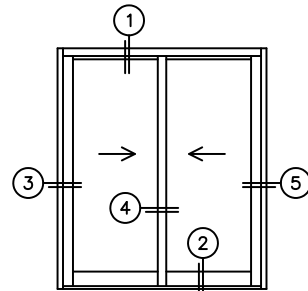

FLEETWOOD
WINDOWS & DOORS
FleetwoodUSA.com

NORWOOD 3050

XX STANDARD CONFIG.
NO SCREENS

ORDER NO.:

ITEM NO.:

REQUIRED DEALER INFO.

A(NET FRAME WIDTH)

B(NET FRAME HEIGHT)

(USE RULER TO SCALE DIMENSIONS IN INCHES)

SCALE: 1/4

NOTES:

XX DOOR SHOWN

3 LOCK JAMB 4 INTERLOCKERS 5 LOCK JAMB