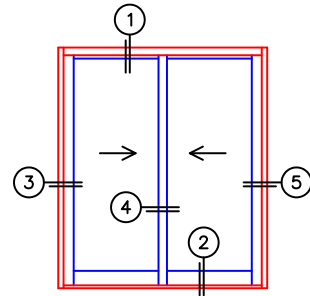

FLEETWOOD
WINDOWS & DOORS
FleetwoodUSA.com

NORWOOD 3050
XX CUSTOM CONFIGURATION
NO SCREENS

ORDER NO.:

ITEM NO.:

REQUIRED DEALER INFO.

A(NET FRAME WIDTH)

B(NET FRAME HEIGHT)

NOTES:

(USE RULER TO SCALE DIMENSIONS IN INCHES)

SCALE: 1/4"

XX DOOR SHOWN