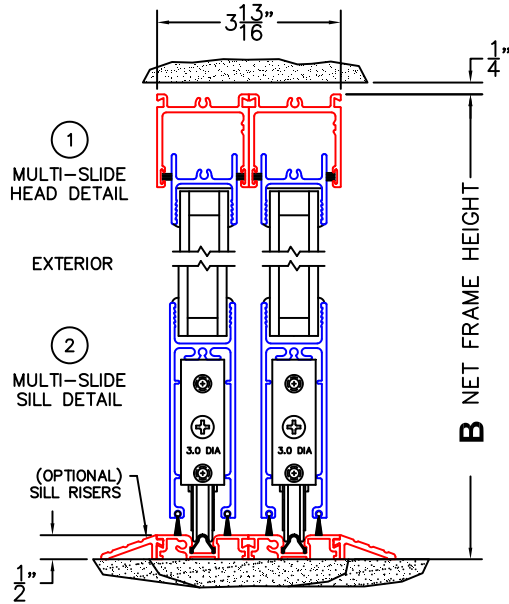

FLEETWOOD
WINDOWS & DOORS
FleetwoodUSA.com

NORWOOD 3050
XX CUSTOM CONFIGURATION
NO SCREENS

ORDER NO.:

ITEM NO.:

REQUIRED DEALER INFO.

A(NET FRAME WIDTH)

B(NET FRAME HEIGHT)

NOTES:

(USE RULER TO SCALE DIMENSIONS IN INCHES)

SCALE: 1/4"

XX DOOR SHOWN