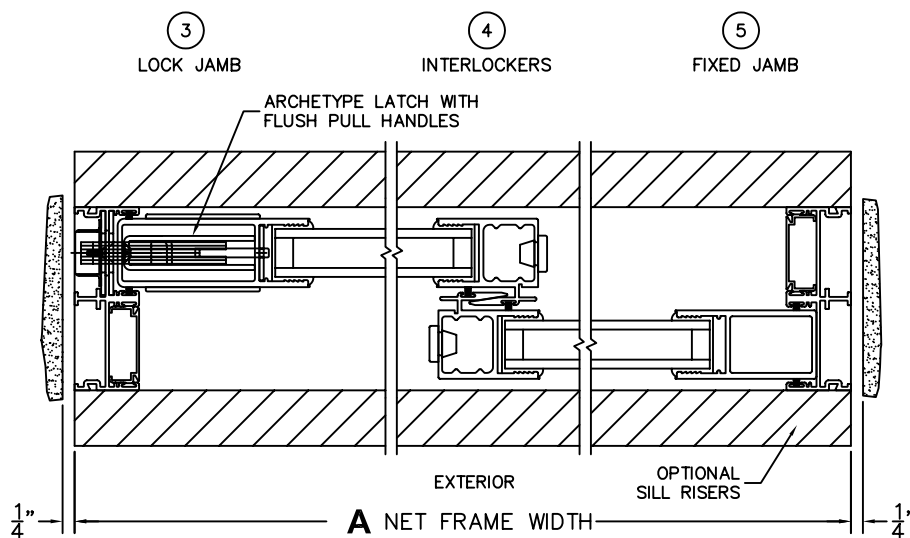

FLEETWOOD
WINDOWS & DOORS
FleetwoodUSA.com

NORWOOD 3050
XO STANDARD CONFIGURATION
NO SCREENS

ORDER NO.:

ITEM NO.:

SCALE: 1/4

REQUIRED DEALER INFO.

A (NET FRAME WIDTH)	
B (NET FRAME HEIGHT)	

NOTES:

FLEETWOOD
WINDOWS & DOORS
FleetwoodUSA.com

NORWOOD 3050
XO STANDARD CONFIGURATION
NO SCREENS

ORDER NO.:

ITEM NO.:

SCALE: 1/4

DOOR SHOWN IN OPEN POSITION