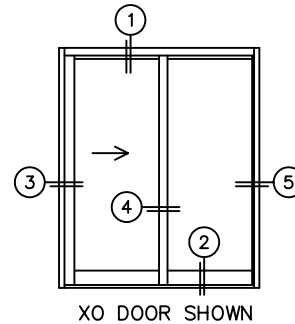

FLEETWOOD
WINDOWS & DOORS
FleetwoodUSA.com

NORWOOD 3050
XO STANDARD CONFIGURATION
NO SCREENS

ORDER NO.:

ITEM NO.:

SCALE: 1/4

REQUIRED DEALER INFO.

A (NET FRAME WIDTH)	
B (NET FRAME HEIGHT)	

NOTES:

FLEETWOOD
WINDOWS & DOORS
FleetwoodUSA.com

NORWOOD 3050
XO STANDARD CONFIGURATION
NO SCREENS

ORDER NO.:

ITEM NO.:

SCALE: 1/4

DOOR SHOWN IN OPEN POSITION