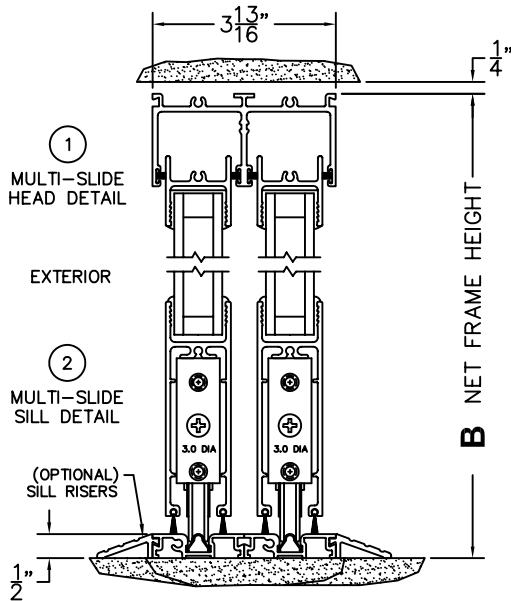

FLEETWOOD
WINDOWS & DOORS
FleetwoodUSA.com

NORWOOD 3050
XO STANDARD CONFIGURATION
NO SCREENS

ORDER NO.:

ITEM NO.:

SCALE: 1/4

REQUIRED DEALER INFO.

A (NET FRAME WIDTH)	
B (NET FRAME HEIGHT)	

NOTES:

FLEETWOOD
WINDOWS & DOORS
FleetwoodUSA.com

NORWOOD 3050
XO STANDARD CONFIGURATION
NO SCREENS

ORDER NO.:

ITEM NO.:

SCALE: 1/4

DOOR SHOWN IN OPEN POSITION