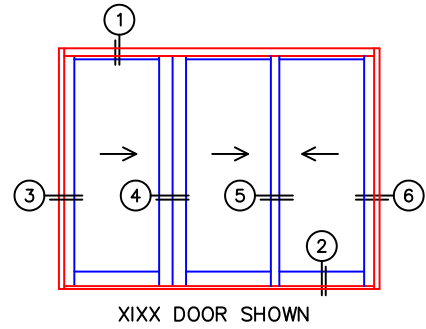

FLEETWOOD
WINDOWS & DOORS
FleetwoodUSA.com

NORWOOD 3050

XIXX STANDARD CONFIG.
NO SCREENS

ORDER NO.:

ITEM NO.:

REQUIRED DEALER INFO.

A(NET FRAME WIDTH)

B(NET FRAME HEIGHT)

NOTES:

(USE RULER TO SCALE DIMENSIONS IN INCHES)

SCALE: 1/4"

3
LOCK JAMB

4
MEETING STILES

5
INTERLOCKERS

6
LOCK JAMB