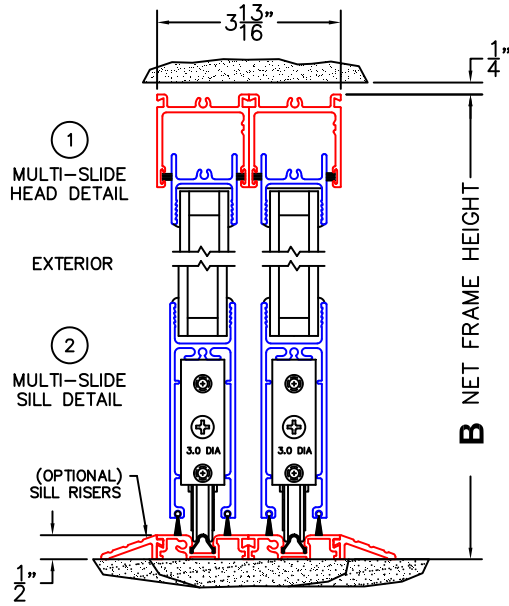

FLEETWOOD
WINDOWS & DOORS
FleetwoodUSA.com

NORWOOD 3050

XIXX STANDARD CONFIG.
NO SCREENS

ORDER NO.:

ITEM NO.:

REQUIRED DEALER INFO.

A(NET FRAME WIDTH)

B(NET FRAME HEIGHT)

NOTES:

(USE RULER TO SCALE DIMENSIONS IN INCHES)

SCALE: 1/4"

3
LOCK JAMB

4
MEETING STILES

5
INTERLOCKERS

6
LOCK JAMB