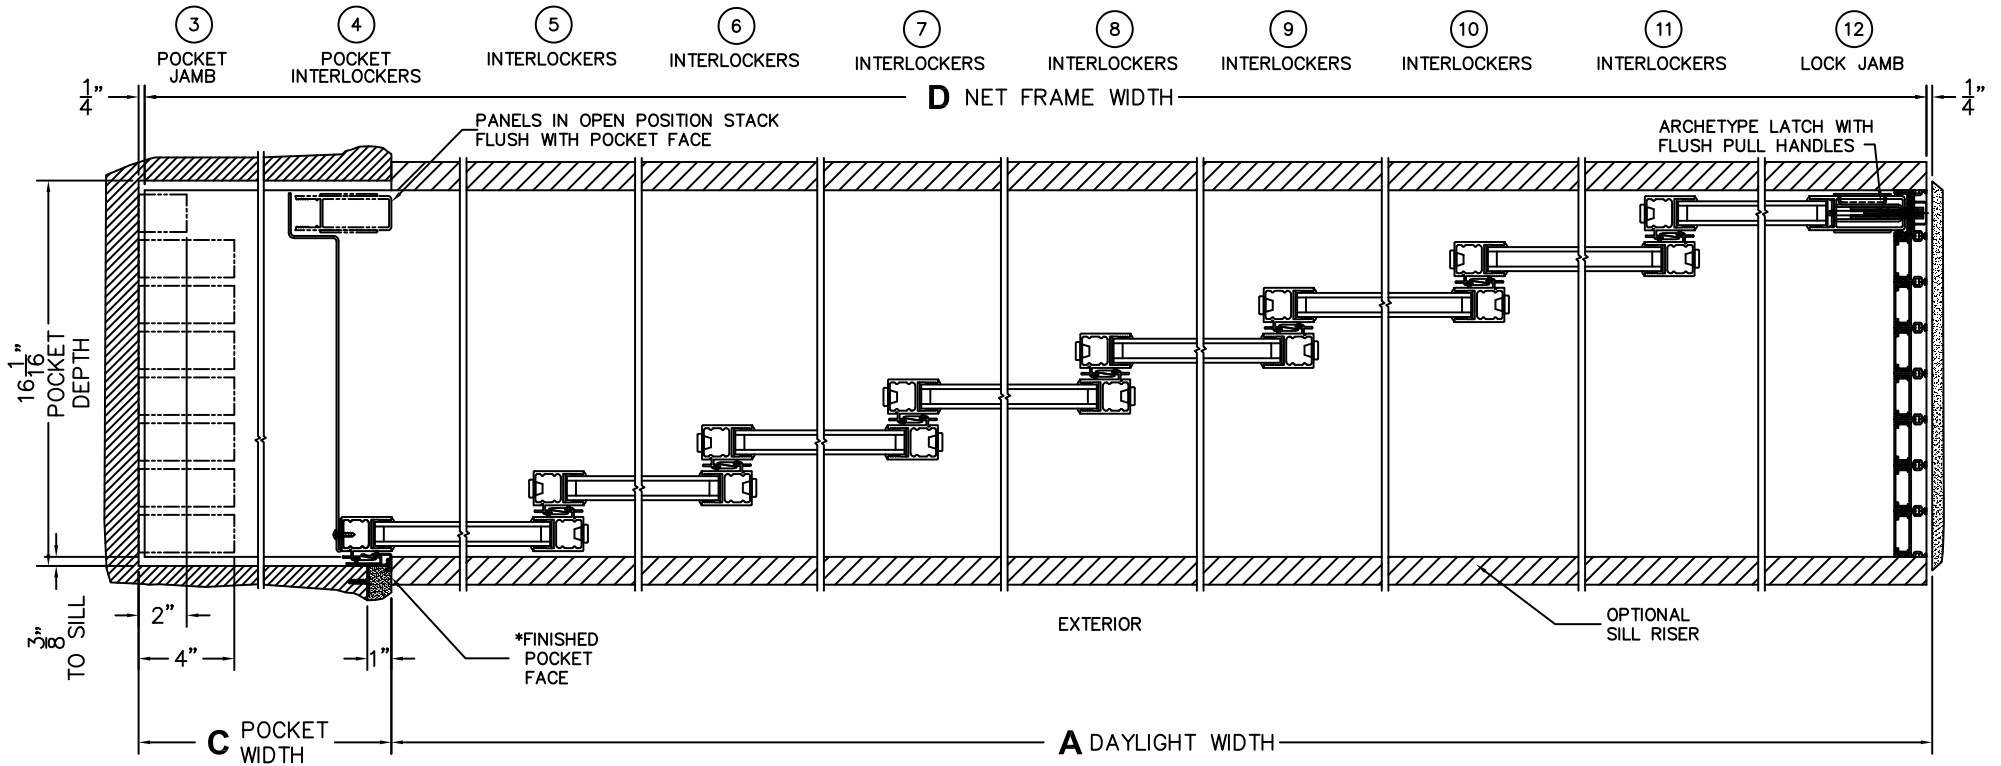

(USE RULER TO SCALE DIMENSIONS IN INCHES)

SCALE: 1/8

*CAUTION: WHEN CONSTRUCTING POCKET NOTE THAT DAYLIGHT WIDTH DOES NOT INCLUDE 1" SET BACK FOR POST INTERLOCKER.