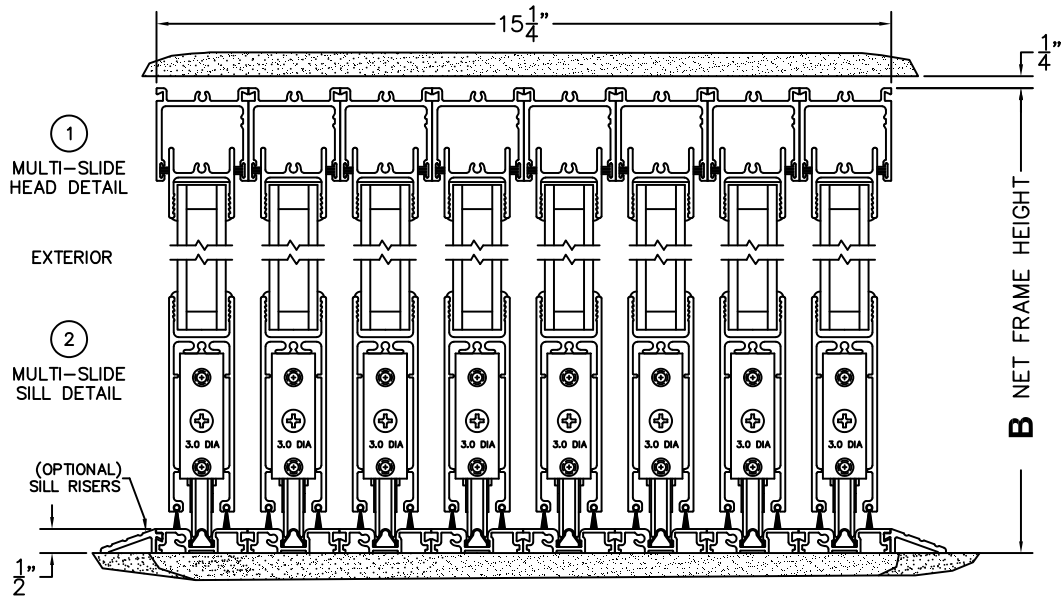

CALCULATED VALUES (FLEETWOOD SUPPLIED)

C(POCKET WIDTH)

D(NET FRAME WIDTH)

NOTES:

(USE RULER TO SCALE DIMENSIONS IN INCHES)

SCALE: 1/4

PXXXXXXX DOOR SHOWN

*CAUTION: WHEN CONSTRUCTING POCKET NOTE THAT DAYLIGHT WIDTH DOES NOT INCLUDE 1" SET BACK FOR POST INTERLOCKER.