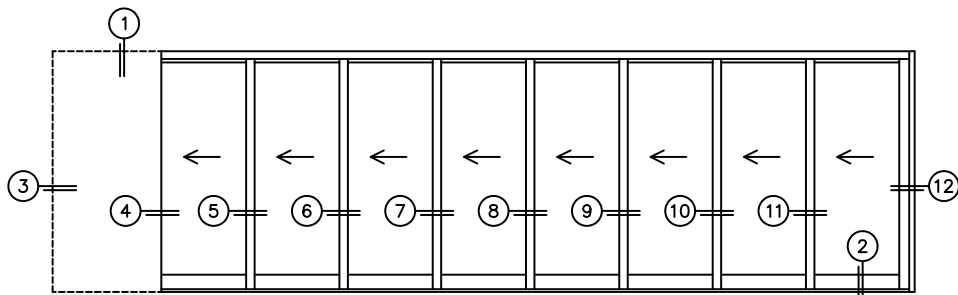

CALCULATED VALUES (FLEETWOOD SUPPLIED)

C(POCKET WIDTH)

D(NET FRAME WIDTH)

NOTES:

(USE RULER TO SCALE DIMENSIONS IN INCHES)

SCALE: 1/4

PXXXXXXX DOOR SHOWN

*CAUTION: WHEN CONSTRUCTING POCKET NOTE THAT DAYLIGHT WIDTH DOES NOT INCLUDE 1" SET BACK FOR POST INTERLOCKER.