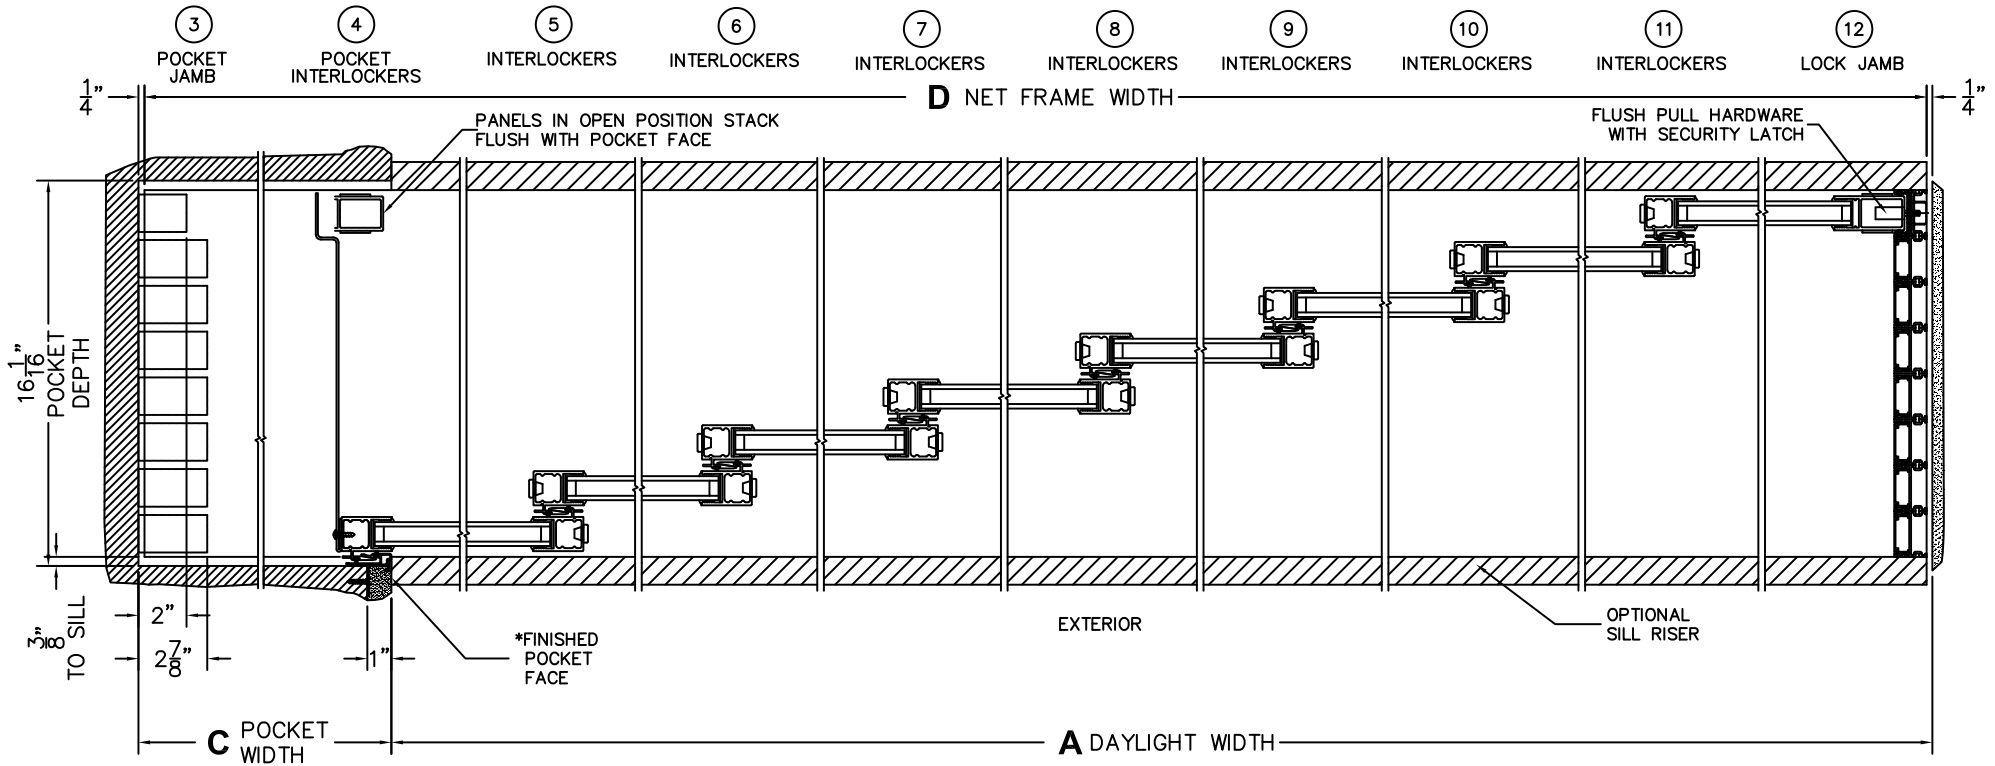

(USE RULER TO SCALE DIMENSIONS IN INCHES)

SCALE: 1/8

*CAUTION: WHEN CONSTRUCTING POCKET NOTE THAT DAYLIGHT WIDTH DOES NOT INCLUDE 1" SET BACK FOR POST INTERLOCKER.