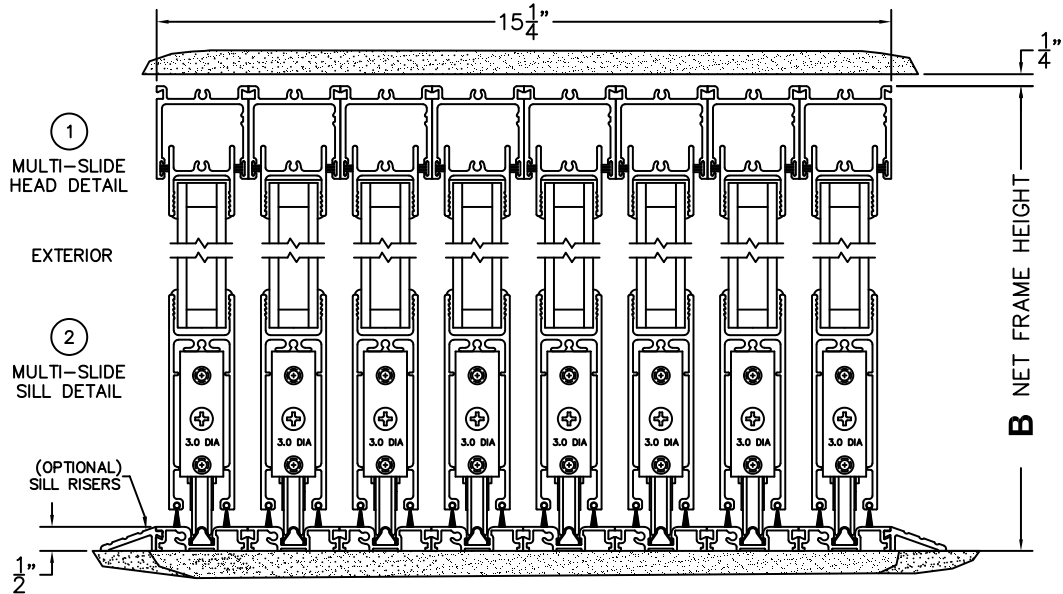

CALCULATED VALUES (FLEETWOOD SUPPLIED)

C(POCKET WIDTH)

D(NET FRAME WIDTH)

NOTES:

(USE RULER TO SCALE DIMENSIONS IN INCHES)

SCALE: 1/4

PXXXXXXX DOOR SHOWN

*CAUTION: WHEN CONSTRUCTING POCKET NOTE THAT DAYLIGHT WIDTH DOES NOT INCLUDE 1" SET BACK FOR POST INTERLOCKER.