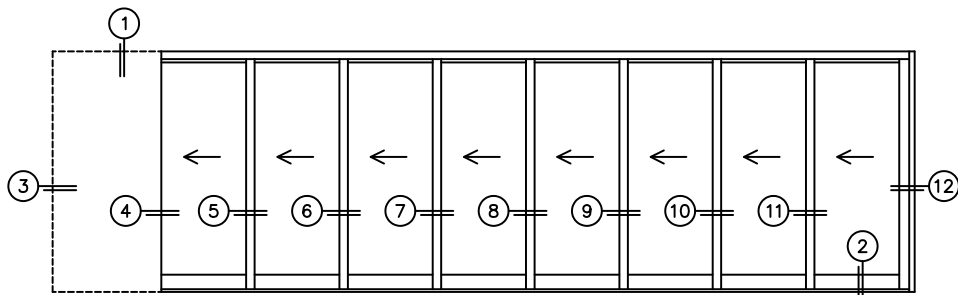

CALCULATED VALUES (FLEETWOOD SUPPLIED)

C(POCKET WIDTH)

D(NET FRAME WIDTH)

NOTES:

(USE RULER TO SCALE DIMENSIONS IN INCHES)

SCALE: 1/4

PXXXXXXX DOOR SHOWN

*CAUTION: WHEN CONSTRUCTING POCKET NOTE THAT DAYLIGHT WIDTH DOES NOT INCLUDE 1" SET BACK FOR POST INTERLOCKER.