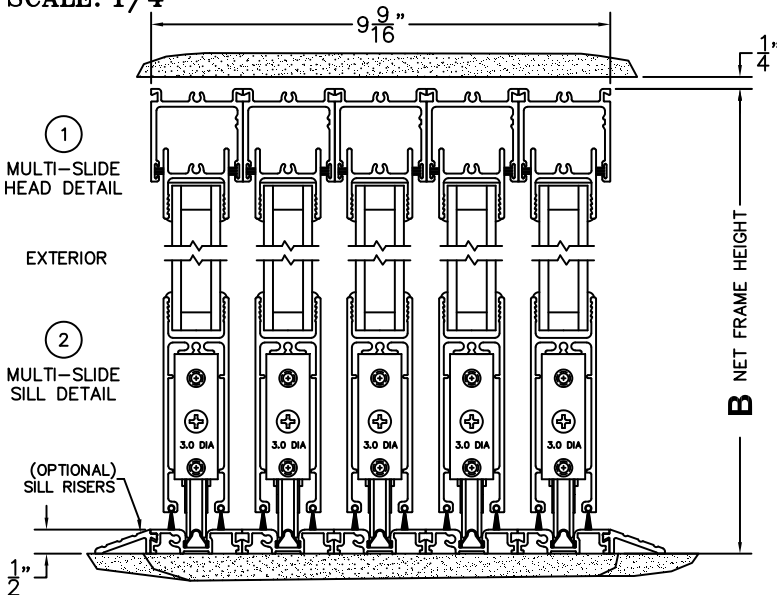

CALCULATED VALUES (FLEETWOOD SUPPLIED)

C(POCKET WIDTH)

D(NET FRAME WIDTH)

NOTES:

PXXXXX DOOR SHOWN

(USE RULER TO SCALE DIMENSIONS IN INCHES)

SCALE: 1/4

*CAUTION: WHEN CONSTRUCTING POCKET NOTE THAT DAYLIGHT WIDTH DOES NOT INCLUDE 1" SET BACK FOR POST INTERLOCKER.