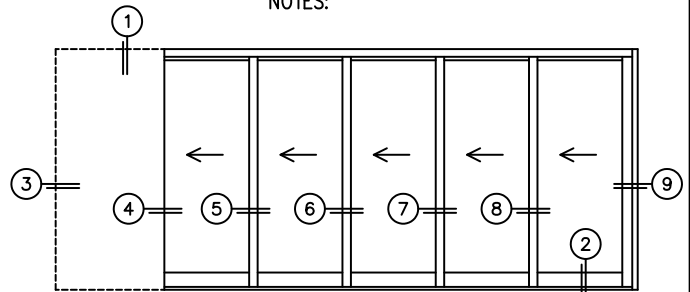

CALCULATED VALUES (FLEETWOOD SUPPLIED)

C(POCKET WIDTH)

D(NET FRAME WIDTH)

NOTES:

PXXXXX DOOR SHOWN

(USE RULER TO SCALE DIMENSIONS IN INCHES)

SCALE: 1/4

*CAUTION: WHEN CONSTRUCTING POCKET NOTE THAT DAYLIGHT WIDTH DOES NOT INCLUDE 1" SET BACK FOR POST INTERLOCKER.