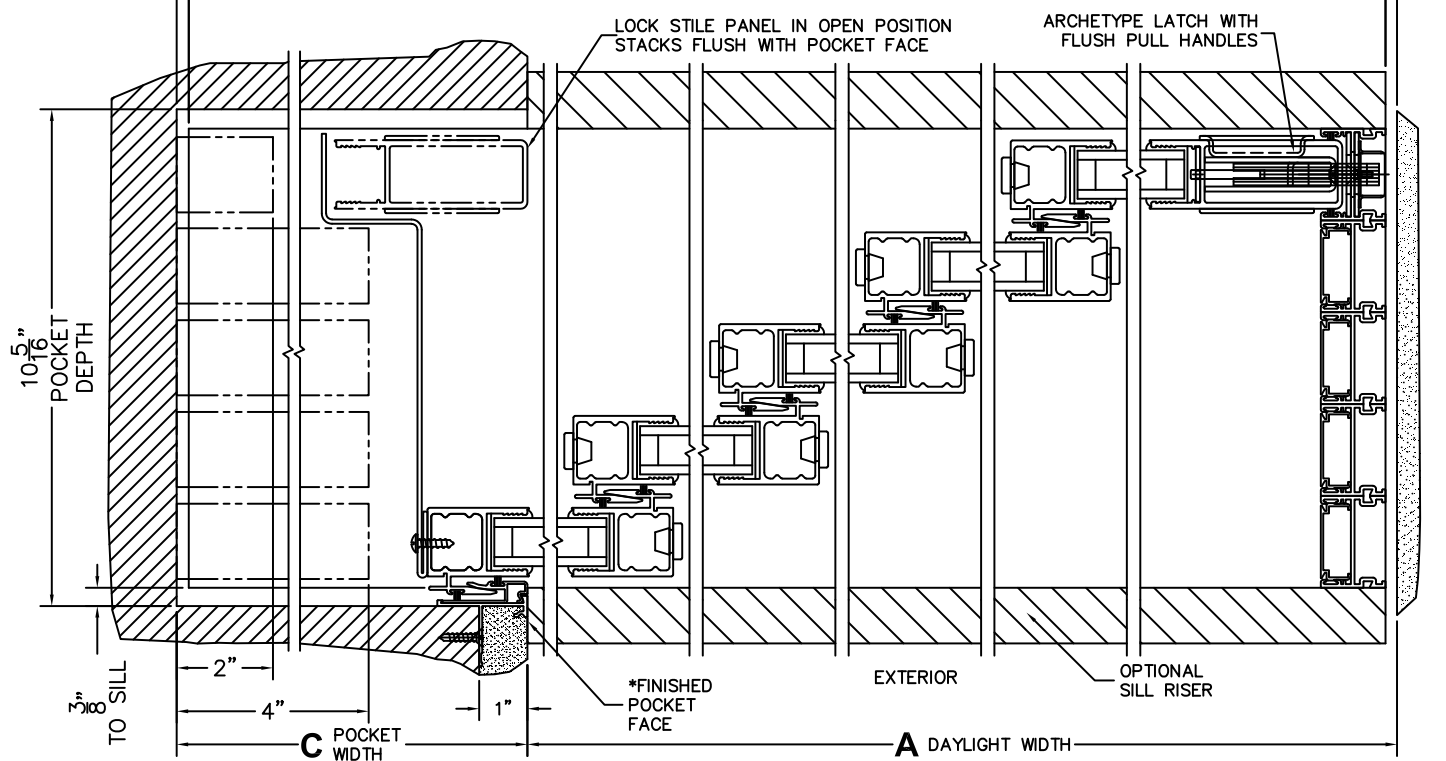

CALCULATED VALUES (FLEETWOOD SUPPLIED)

C(POCKET WIDTH)

D(NET FRAME WIDTH)

NOTES:

PXXXXX DOOR SHOWN

(USE RULER TO SCALE DIMENSIONS IN INCHES)

SCALE: 1/4

*CAUTION: WHEN CONSTRUCTING POCKET NOTE THAT DAYLIGHT WIDTH DOES NOT INCLUDE 1" SET BACK FOR POST INTERLOCKER.