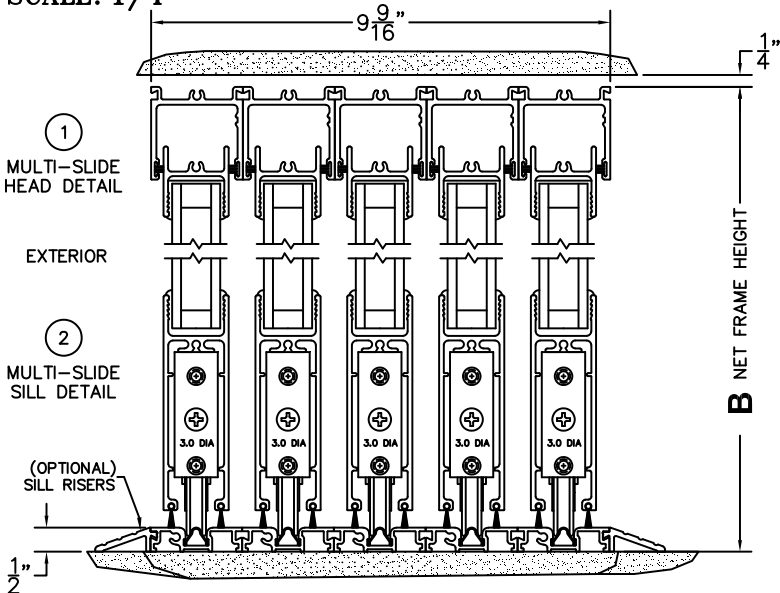

C(POCKET WIDTH)

D(NET FRAME WIDTH)

NOTES:

(USE RULER TO SCALE DIMENSIONS IN INCHES)

SCALE: 1/4

PXXXXX DOOR SHOWN

- ③
POCKET
JAMB
- ④
POCKET
INTERLOCKERS
- ⑤
INTERLOCKERS
- ⑥
INTERLOCKERS
- ⑦
INTERLOCKERS
- ⑧
INTERLOCKERS
- ⑨
LOCK JAMB

*CAUTION: WHEN CONSTRUCTING POCKET NOTE THAT DAYLIGHT WIDTH DOES NOT INCLUDE 1" SET BACK FOR POST INTERLOCKER.