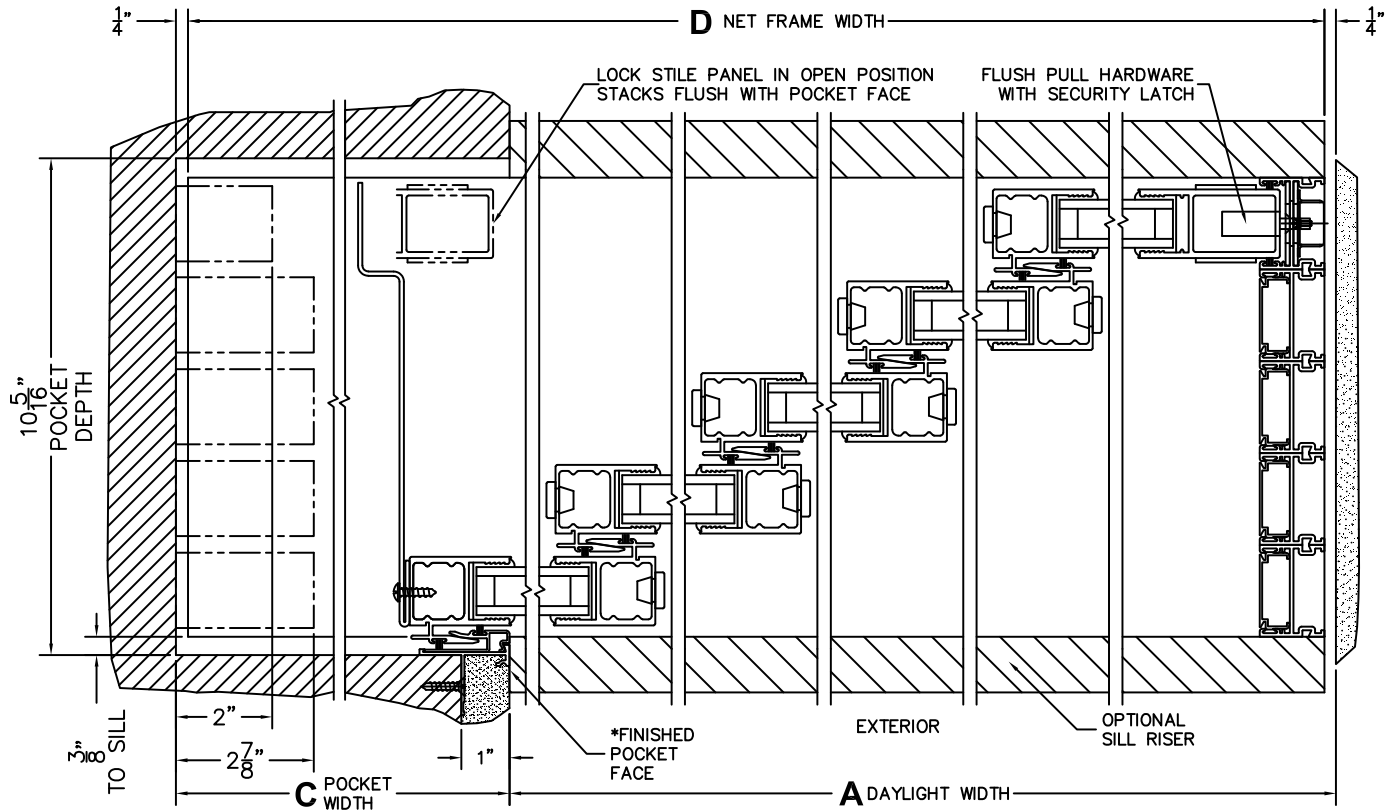

C(POCKET WIDTH)

D(NET FRAME WIDTH)

NOTES:

(USE RULER TO SCALE DIMENSIONS IN INCHES)

SCALE: 1/4

PXXXXX DOOR SHOWN

- ③
POCKET
JAMB
- ④
POCKET
INTERLOCKERS
- ⑤
INTERLOCKERS
- ⑥
INTERLOCKERS
- ⑦
INTERLOCKERS
- ⑧
INTERLOCKERS
- ⑨
LOCK JAMB

*CAUTION: WHEN CONSTRUCTING POCKET NOTE THAT DAYLIGHT WIDTH DOES NOT INCLUDE 1" SET BACK FOR POST INTERLOCKER.