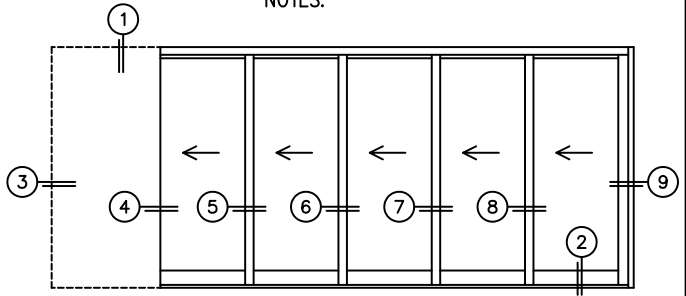

C(POCKET WIDTH)

D(NET FRAME WIDTH)

NOTES:

(USE RULER TO SCALE DIMENSIONS IN INCHES)

SCALE: 1/4

PXXXXX DOOR SHOWN

- ③
POCKET
JAMB
- ④
POCKET
INTERLOCKERS
- ⑤
INTERLOCKERS
- ⑥
INTERLOCKERS
- ⑦
INTERLOCKERS
- ⑧
INTERLOCKERS
- ⑨
LOCK JAMB

*CAUTION: WHEN CONSTRUCTING POCKET NOTE THAT DAYLIGHT WIDTH DOES NOT INCLUDE 1" SET BACK FOR POST INTERLOCKER.