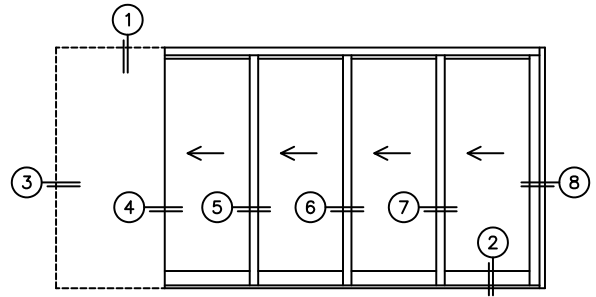

CALCULATED VALUES (FLEETWOOD SUPPLIED)

C(POCKET WIDTH)

D(NET FRAME WIDTH)

NOTES:

PXXXX DOOR SHOWN

(USE RULER TO SCALE DIMENSIONS IN INCHES)

SCALE: 1/4

3 POCKET JAMB