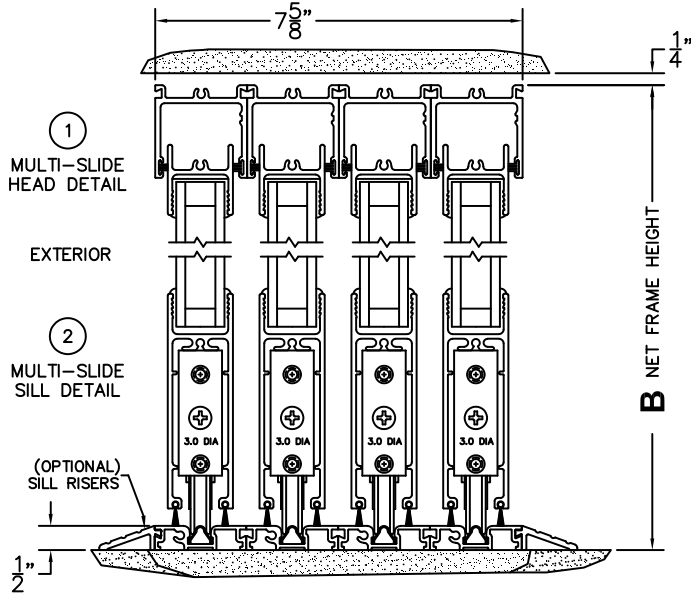

CALCULATED VALUES (FLEETWOOD SUPPLIED)

C(POCKET WIDTH)

D(NET FRAME WIDTH)

NOTES:

PXXXX DOOR SHOWN

(USE RULER TO SCALE DIMENSIONS IN INCHES)

SCALE: 1/4

3 POCKET JAMB

4 POCKET INTERLOCKERS

5 INTERLOCKERS

6 INTERLOCKERS

7 INTERLOCKERS

8 LOCK JAMB