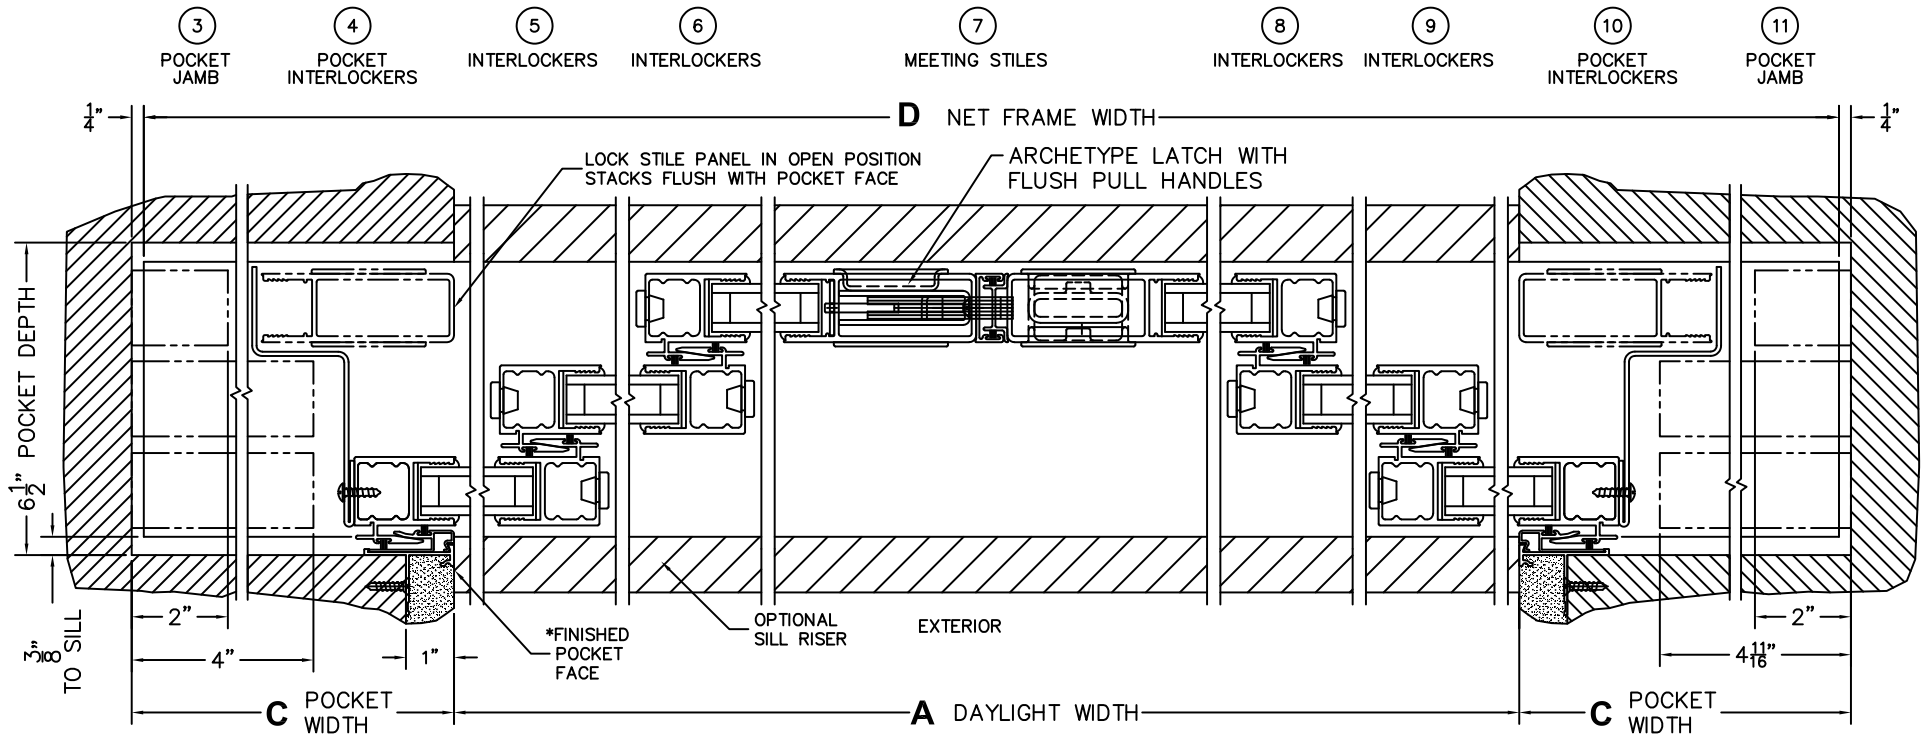

# NORWOOD 3050

PXXXIXXP STANDARD CONFIGURATION  
NO SCREENS

ORDER NO.:

ITEM NO.:

(USE RULER TO SCALE DIMENSIONS IN INCHES)

SCALE: 1/4

\*CAUTION: WHEN CONSTRUCTING POCKET NOTE THAT DAYLIGHT WIDTH DOES NOT INCLUDE 1" SET BACK FOR POST INTERLOCKER.