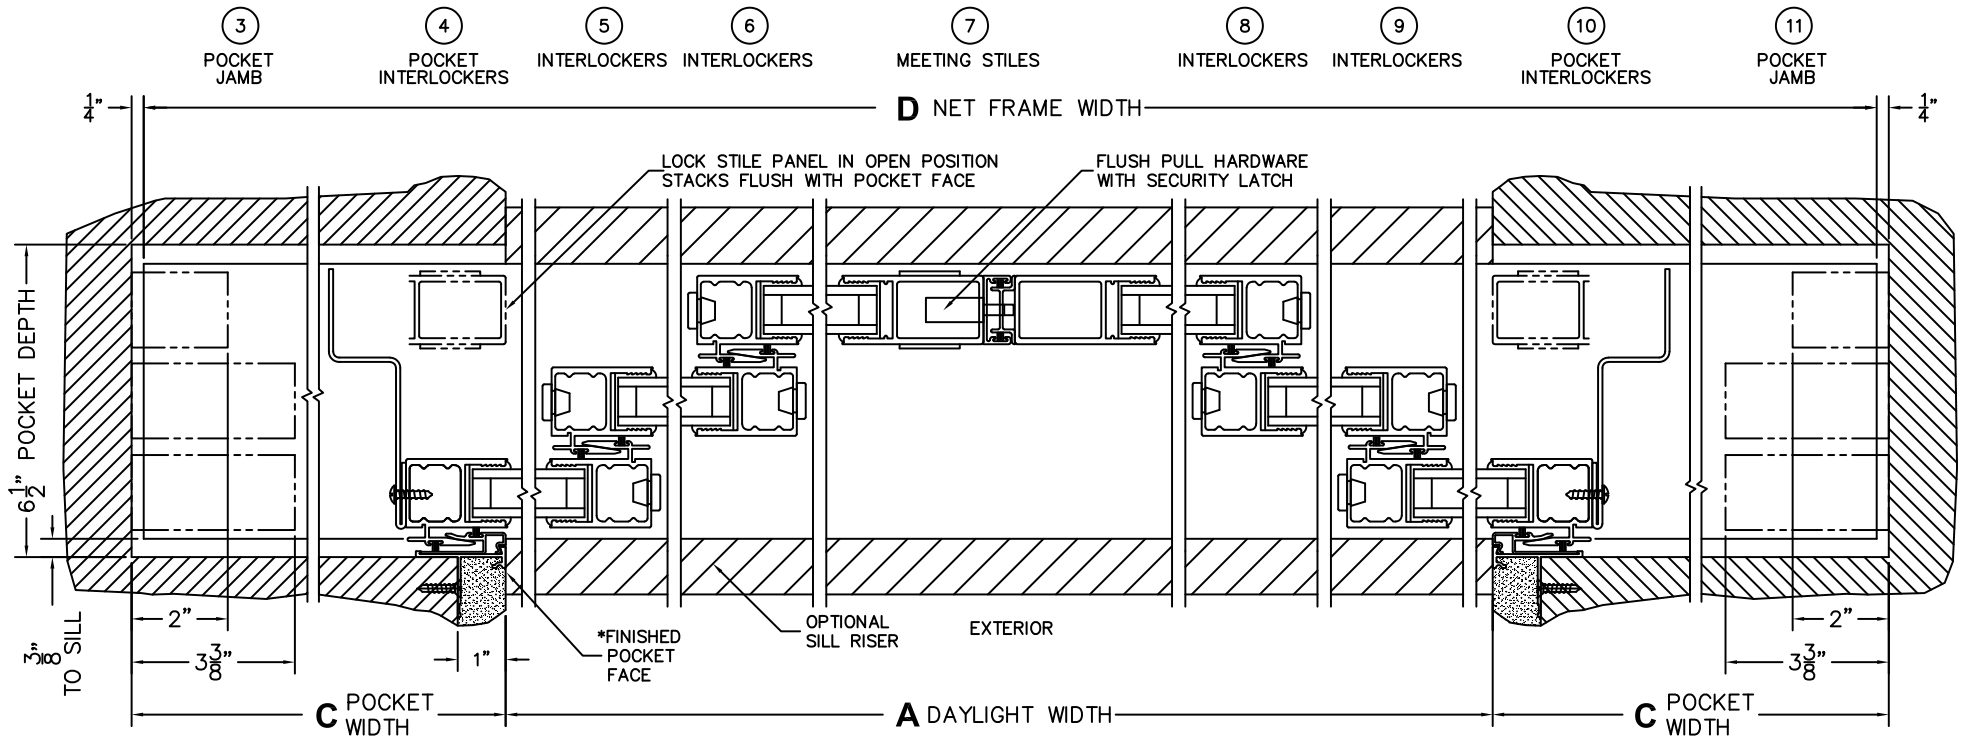

(USE RULER TO SCALE DIMENSIONS IN INCHES)

SCALE: 1/4

\*CAUTION: WHEN CONSTRUCTING POCKET NOTE THAT DAYLIGHT WIDTH DOES NOT INCLUDE 1" SET BACK FOR POST INTERLOCKER.