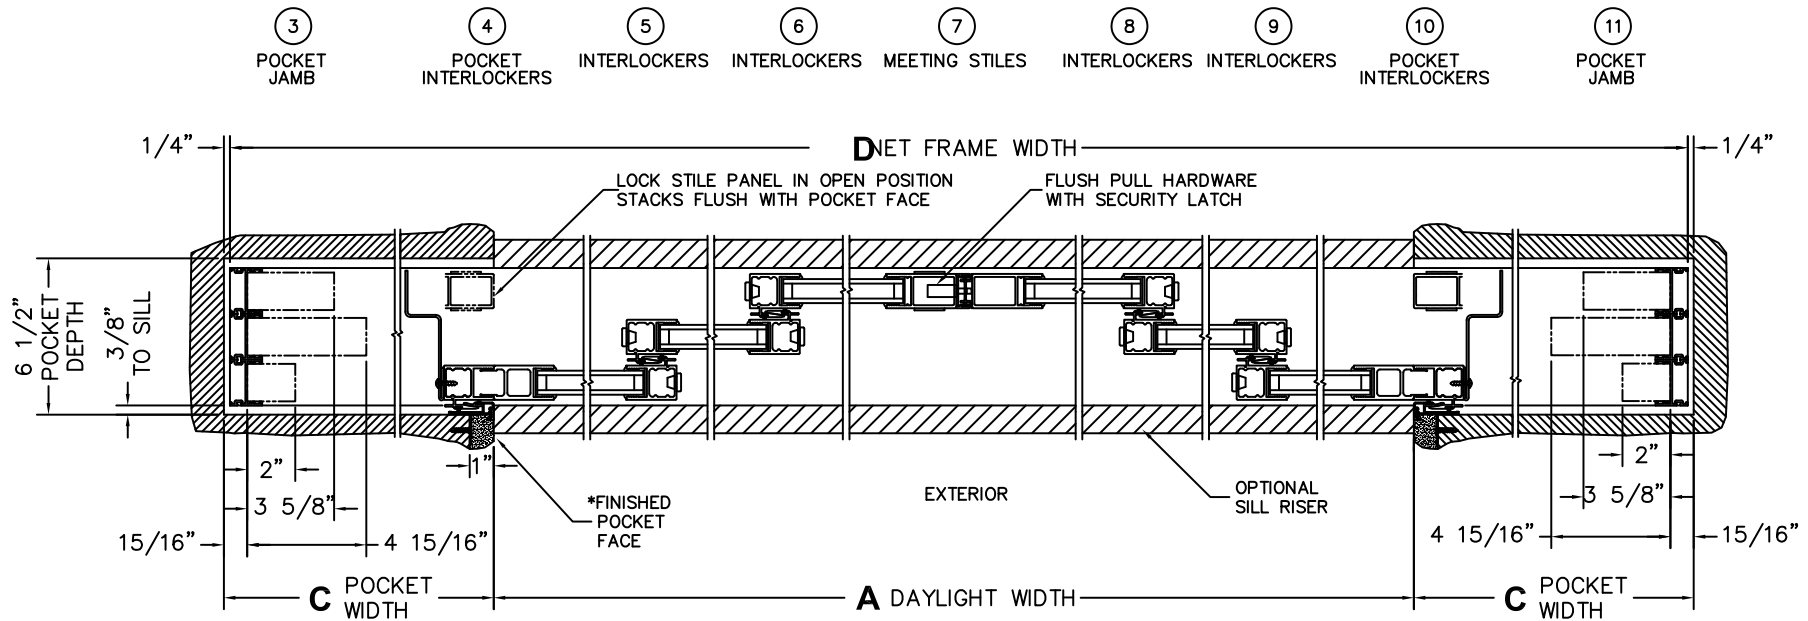

(USE RULER TO SCALE DIMENSIONS IN INCHES)

SCALE: 1/8

\*CAUTION: WHEN CONSTRUCTING POCKET NOTE THAT DAYLIGHT WIDTH DOES NOT INCLUDE 1" SET BACK FOR POST INTERLOCKER.