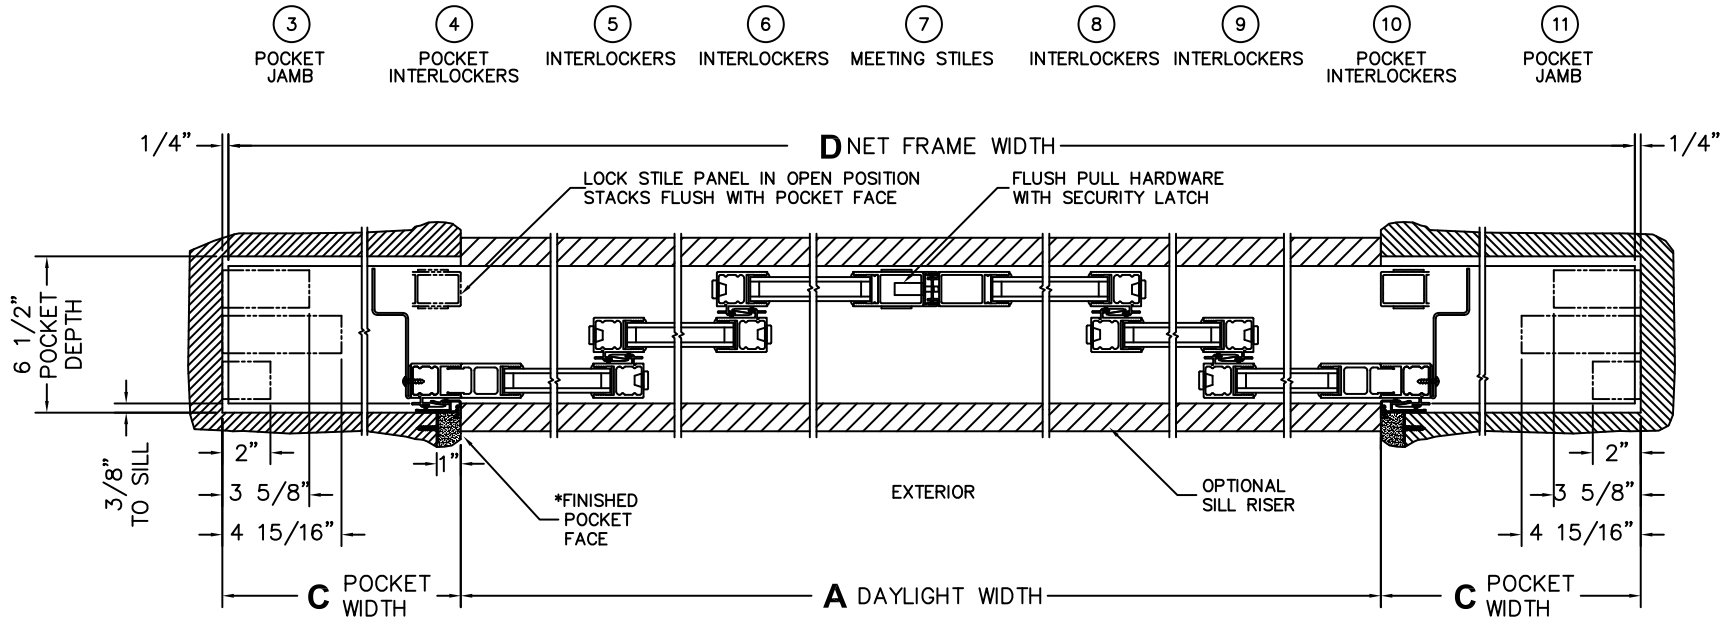

(USE RULER TO SCALE DIMENSIONS IN INCHES)

SCALE: 1/8

*CAUTION: WHEN CONSTRUCTING POCKET NOTE THAT DAYLIGHT WIDTH DOES NOT INCLUDE 1" SET BACK FOR POST INTERLOCKER.