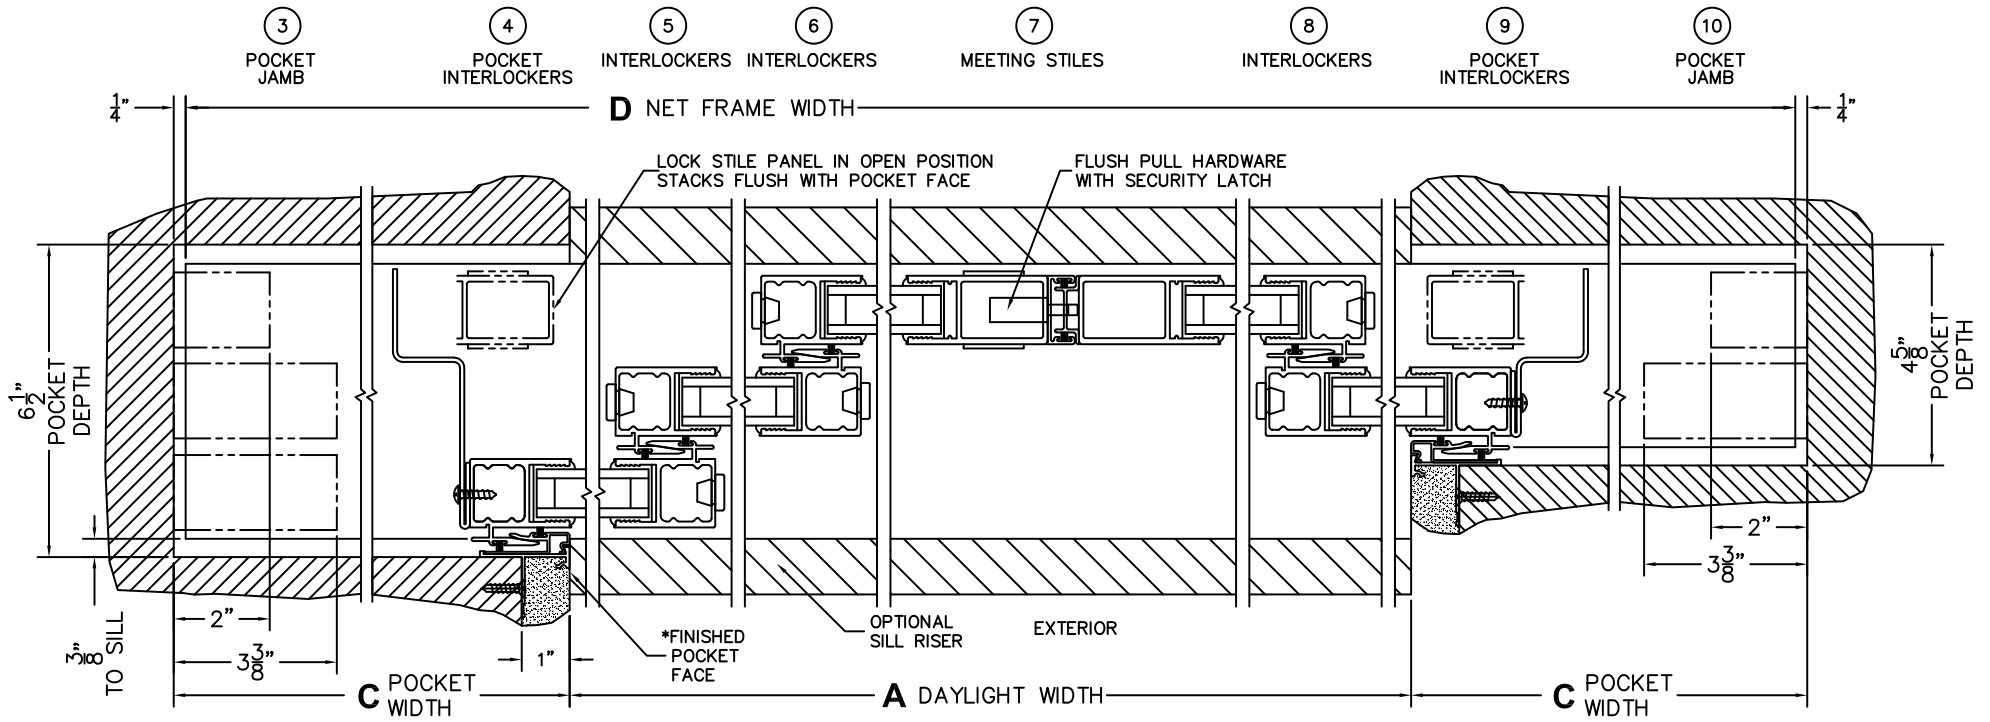

(USE RULER TO SCALE DIMENSIONS IN INCHES)

SCALE: 1/4

*CAUTION: WHEN CONSTRUCTING POCKET NOTE THAT DAYLIGHT WIDTH DOES NOT INCLUDE 1" SET BACK FOR POST INTERLOCKER.