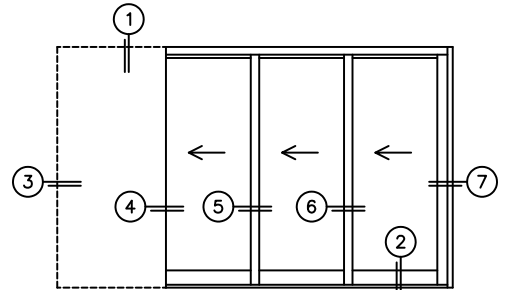

C(POCKET WIDTH)

D(NET FRAME WIDTH)

NOTES:

(USE RULER TO SCALE DIMENSIONS IN INCHES)

SCALE: 1/4

PXXX DOOR SHOWN

*CAUTION: WHEN CONSTRUCTING POCKET NOTE THAT DAYLIGHT WIDTH DOES NOT INCLUDE 1" SET BACK FOR POST INTERLOCKER.