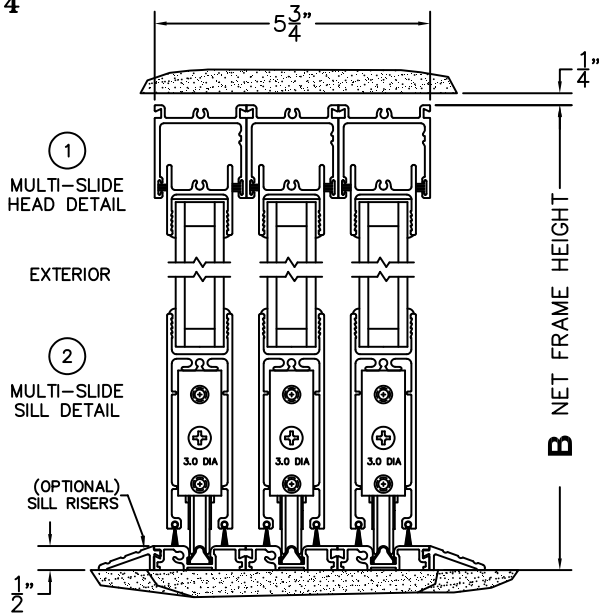

C(POCKET WIDTH)

D(NET FRAME WIDTH)

NOTES:

(USE RULER TO SCALE DIMENSIONS IN INCHES)

SCALE: 1/4

PXXX DOOR SHOWN

*CAUTION: WHEN CONSTRUCTING POCKET NOTE THAT DAYLIGHT WIDTH DOES NOT INCLUDE 1" SET BACK FOR POST INTERLOCKER.