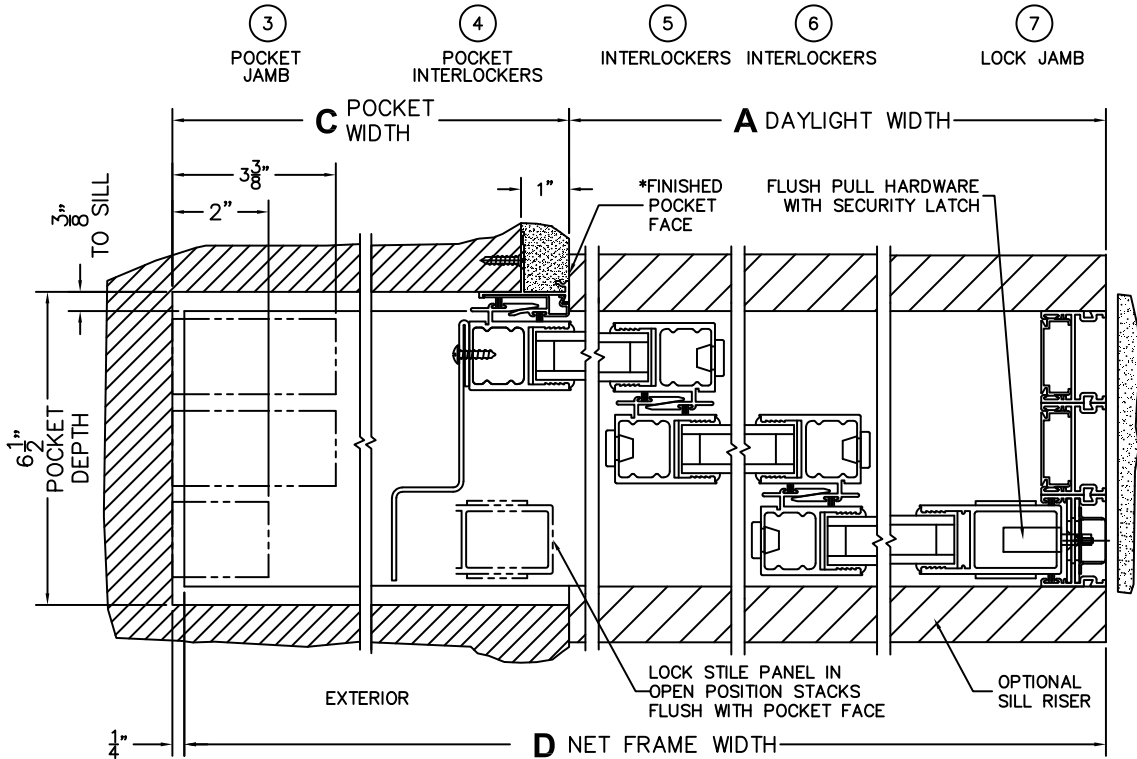

C(POCKET WIDTH)

D(NET FRAME WIDTH)

NOTES:

(USE RULER TO SCALE DIMENSIONS IN INCHES)

SCALE: 1/4

PXXX DOOR SHOWN

*CAUTION: WHEN CONSTRUCTING POCKET NOTE THAT DAYLIGHT WIDTH DOES NOT INCLUDE 1" SET BACK FOR POST INTERLOCKER.