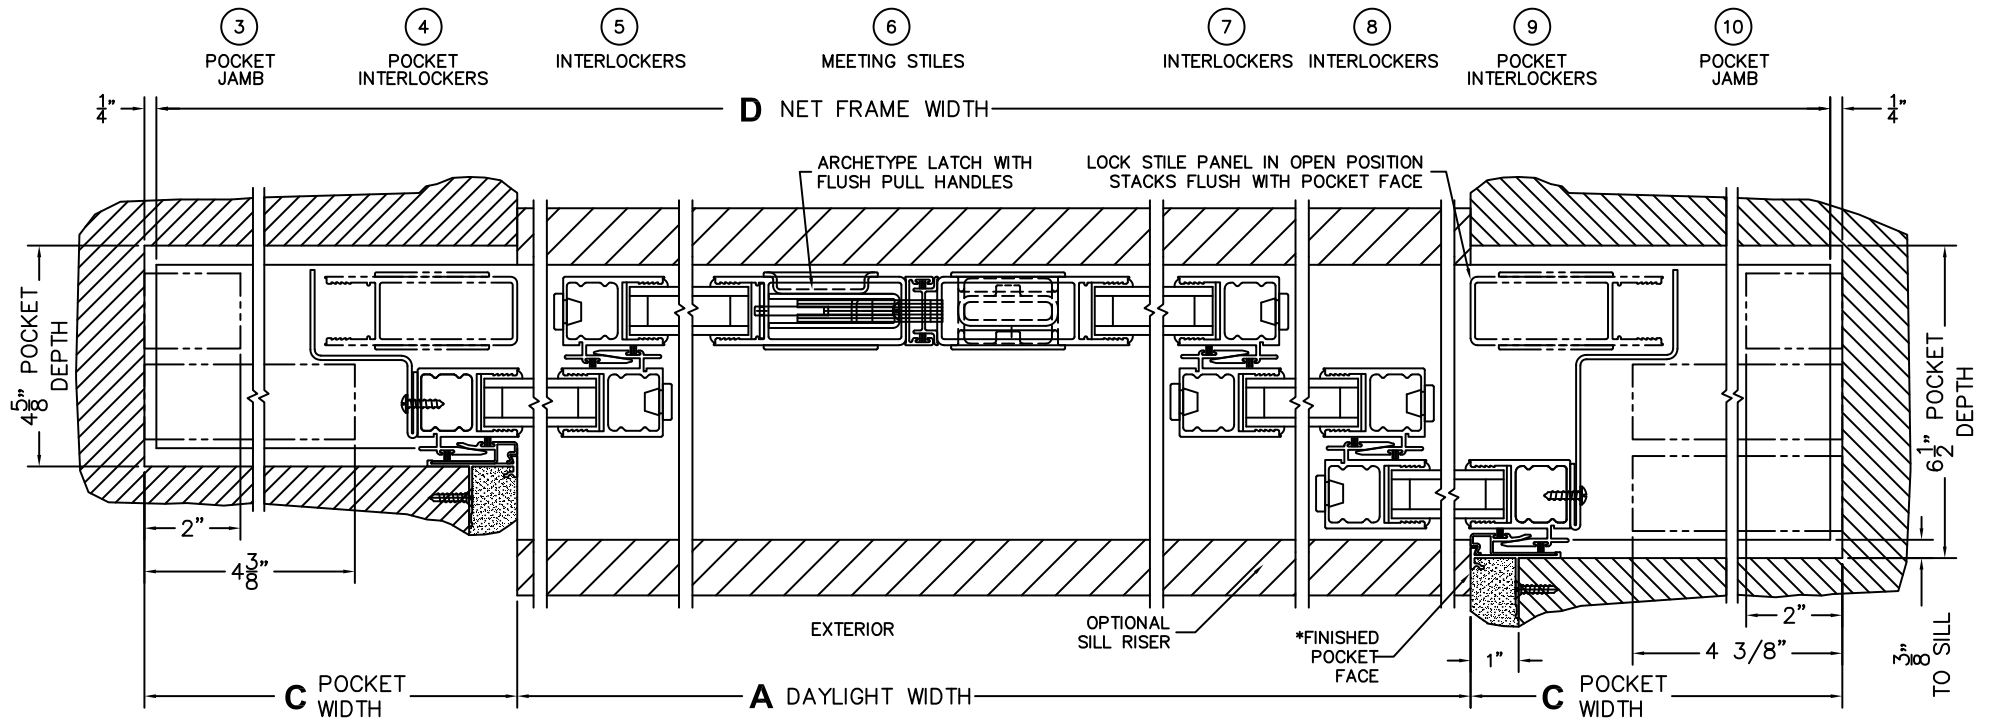

(USE RULER TO SCALE DIMENSIONS IN INCHES)

SCALE: 1/4

*CAUTION: WHEN CONSTRUCTING POCKET NOTE THAT DAYLIGHT WIDTH DOES NOT INCLUDE 1" SET BACK FOR POST INTERLOCKER.