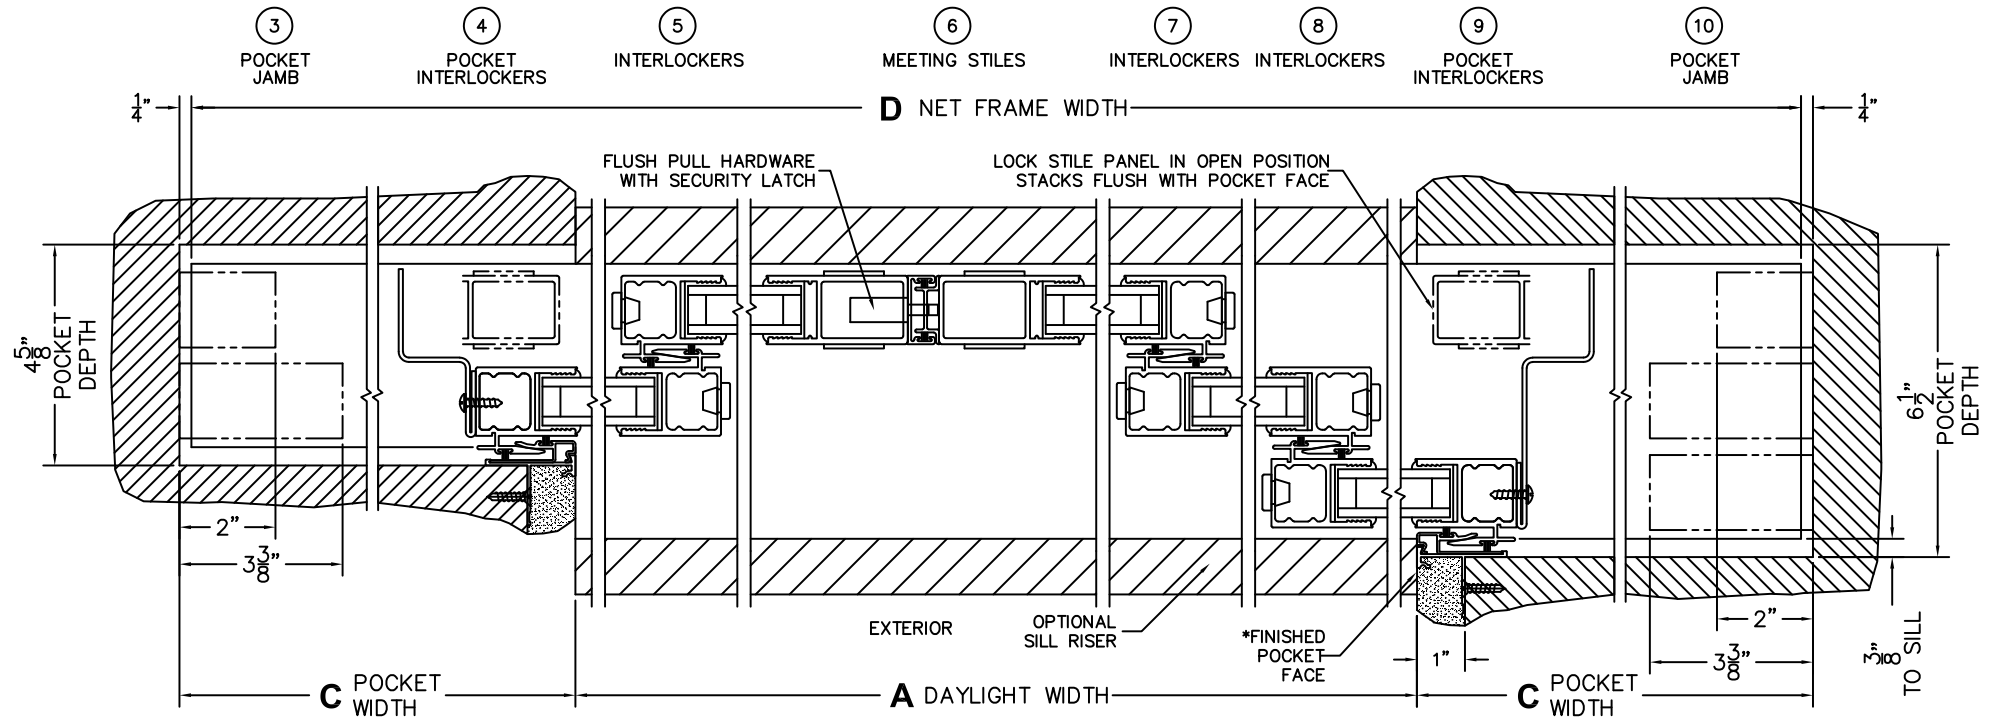

(USE RULER TO SCALE DIMENSIONS IN INCHES)

SCALE: 1/4

*CAUTION: WHEN CONSTRUCTING POCKET NOTE THAT DAYLIGHT WIDTH DOES NOT INCLUDE 1" SET BACK FOR POST INTERLOCKER.