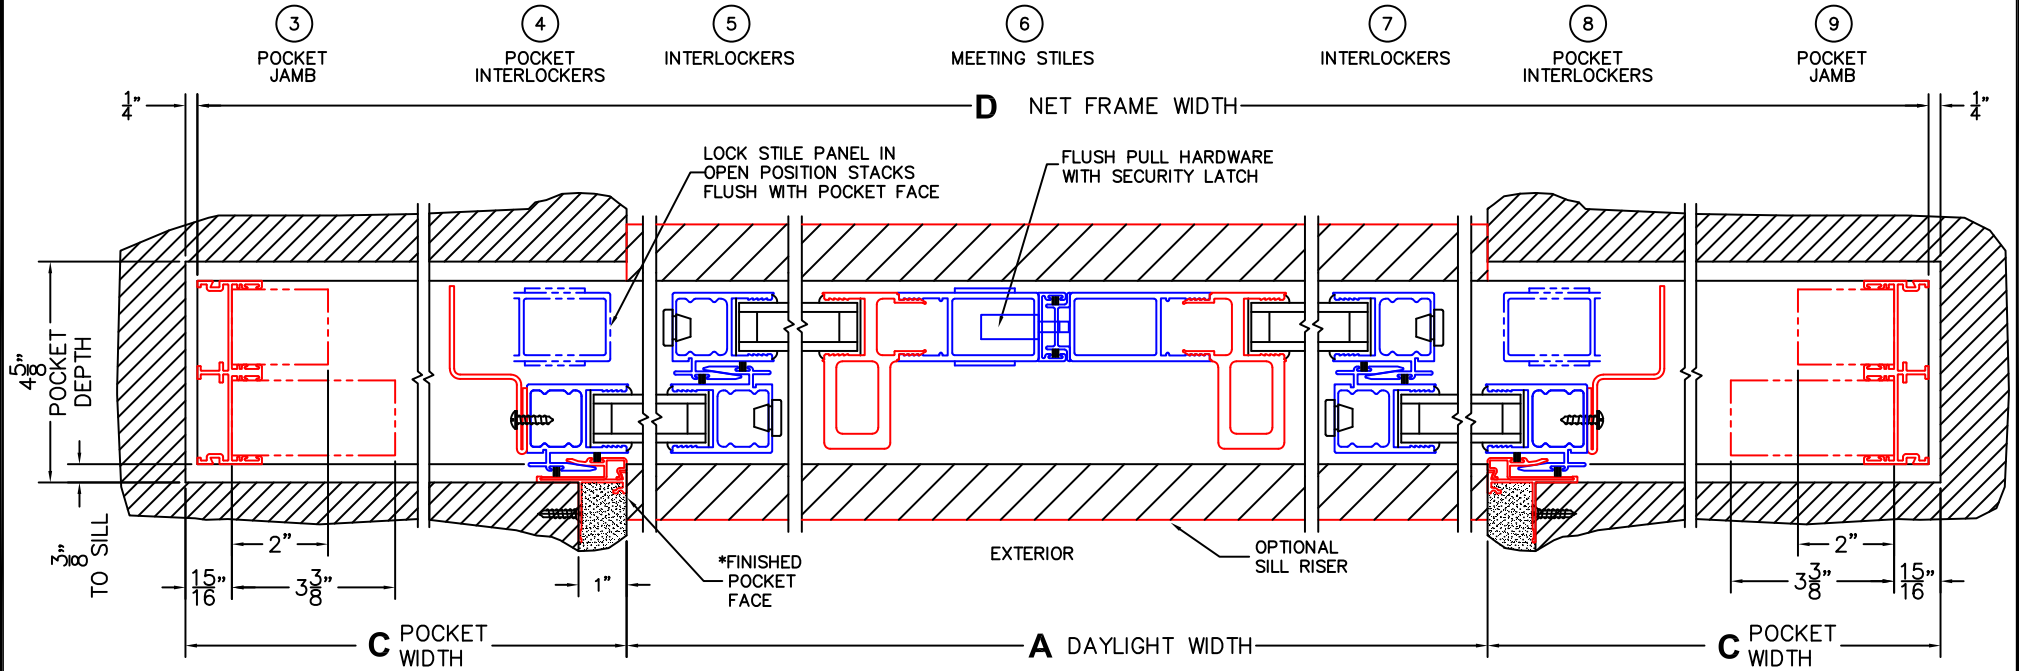

(USE RULER TO SCALE DIMENSIONS IN INCHES)

SCALE: 1/4

\*CAUTION: WHEN CONSTRUCTING POCKET NOTE THAT DAYLIGHT WIDTH DOES NOT INCLUDE 1" SET BACK FOR POST INTERLOCKER.