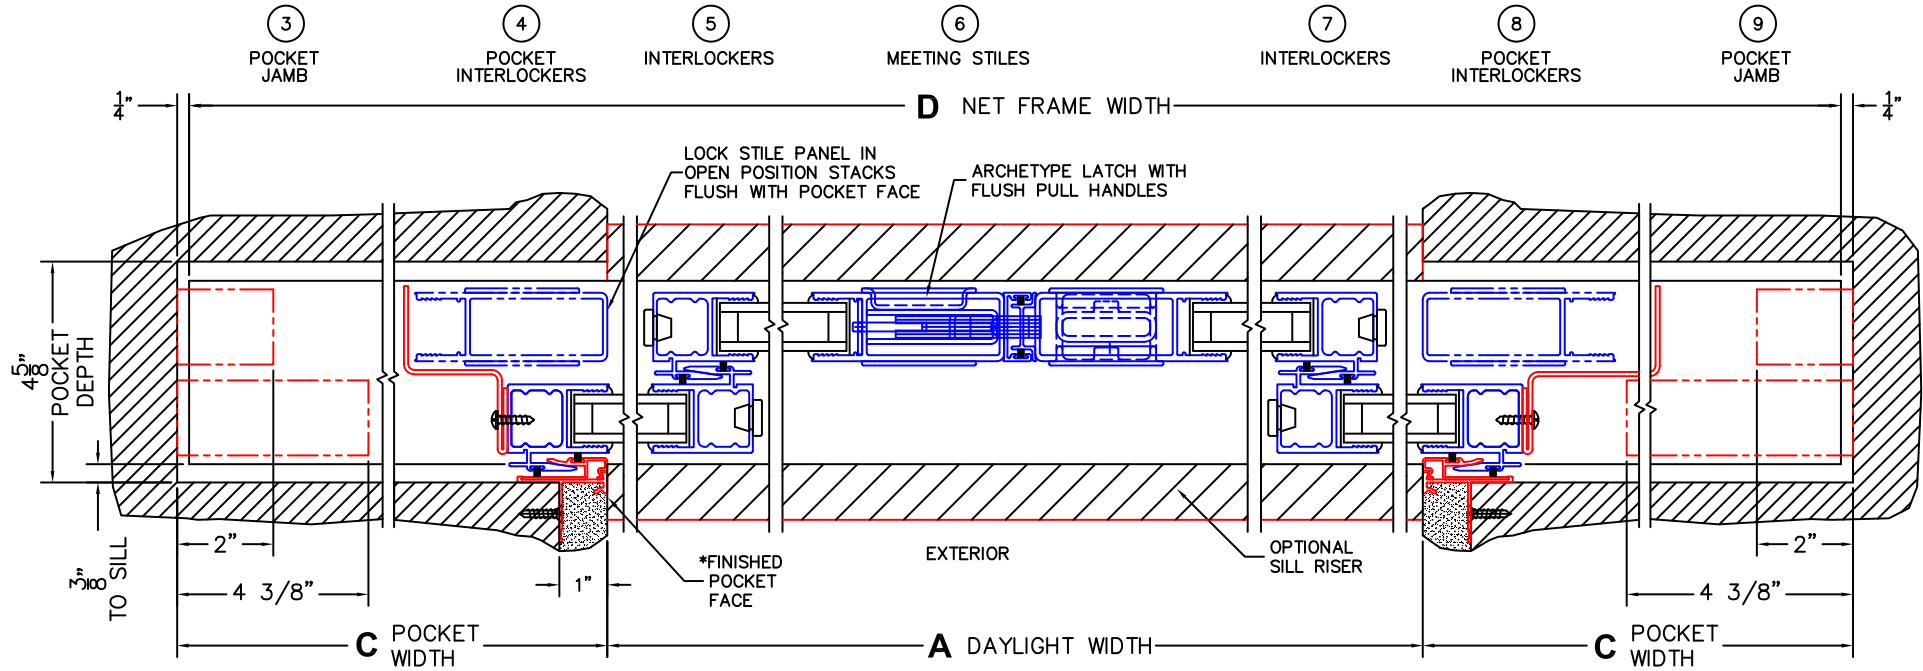

(USE RULER TO SCALE DIMENSIONS IN INCHES)

SCALE: 1/4

*CAUTION: WHEN CONSTRUCTING POCKET NOTE THAT DAYLIGHT WIDTH DOES NOT INCLUDE 1" SET BACK FOR POST INTERLOCKER.