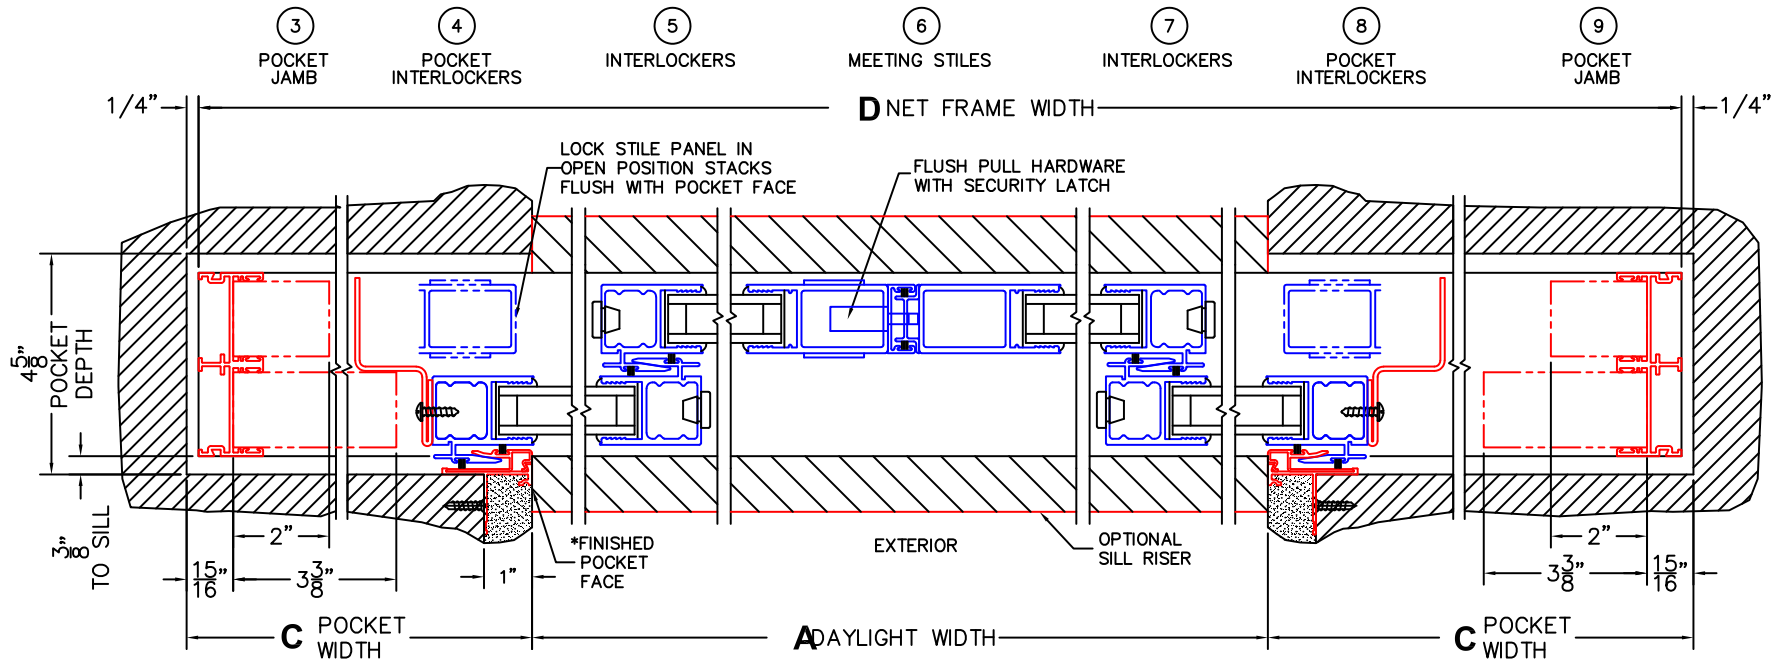

(USE RULER TO SCALE DIMENSIONS IN INCHES)

SCALE: 1/4"

*CAUTION: WHEN CONSTRUCTING POCKET NOTE THAT DAYLIGHT WIDTH DOES NOT INCLUDE 1" SET BACK FOR POST INTERLOCKER.