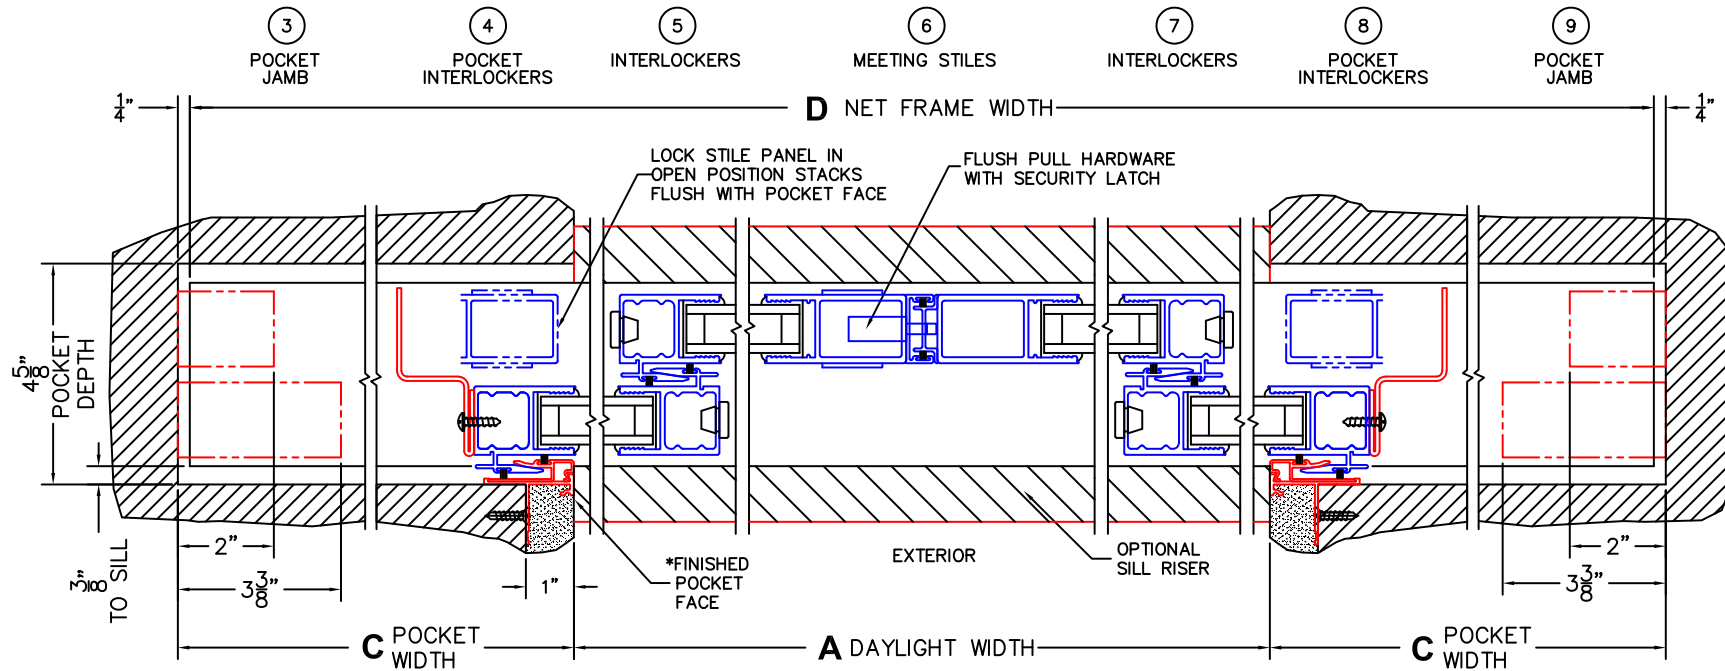

(USE RULER TO SCALE DIMENSIONS IN INCHES)

SCALE: 1/4

*CAUTION: WHEN CONSTRUCTING POCKET NOTE THAT DAYLIGHT WIDTH DOES NOT INCLUDE 1" SET BACK FOR POST INTERLOCKER.