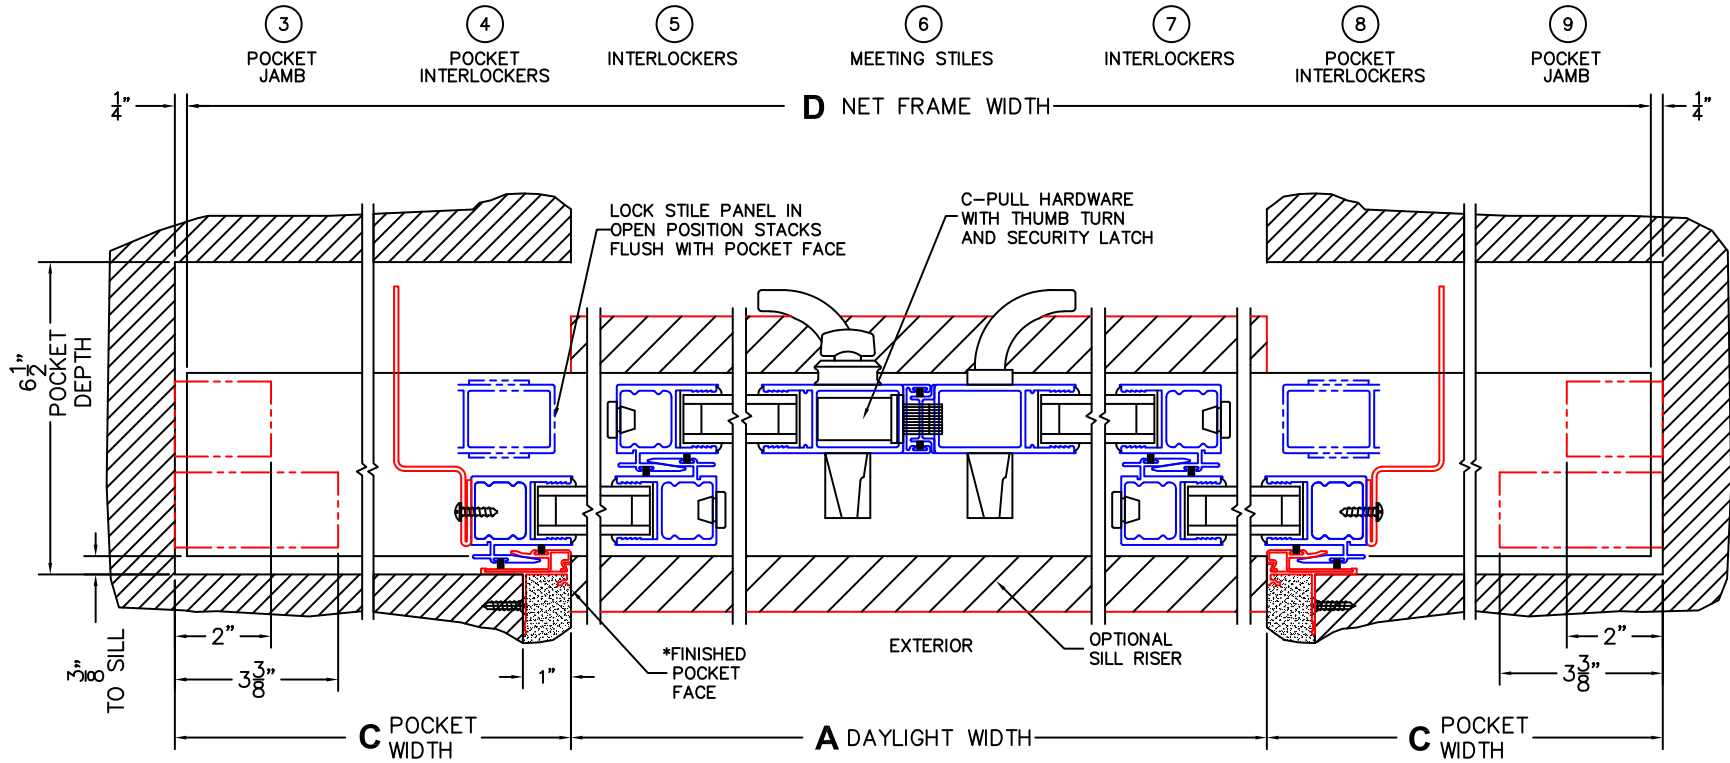

(USE RULER TO SCALE DIMENSIONS IN INCHES)

SCALE: 1/4

*CAUTION: WHEN CONSTRUCTING POCKET NOTE THAT DAYLIGHT WIDTH DOES NOT INCLUDE 1" SET BACK FOR POST INTERLOCKER.