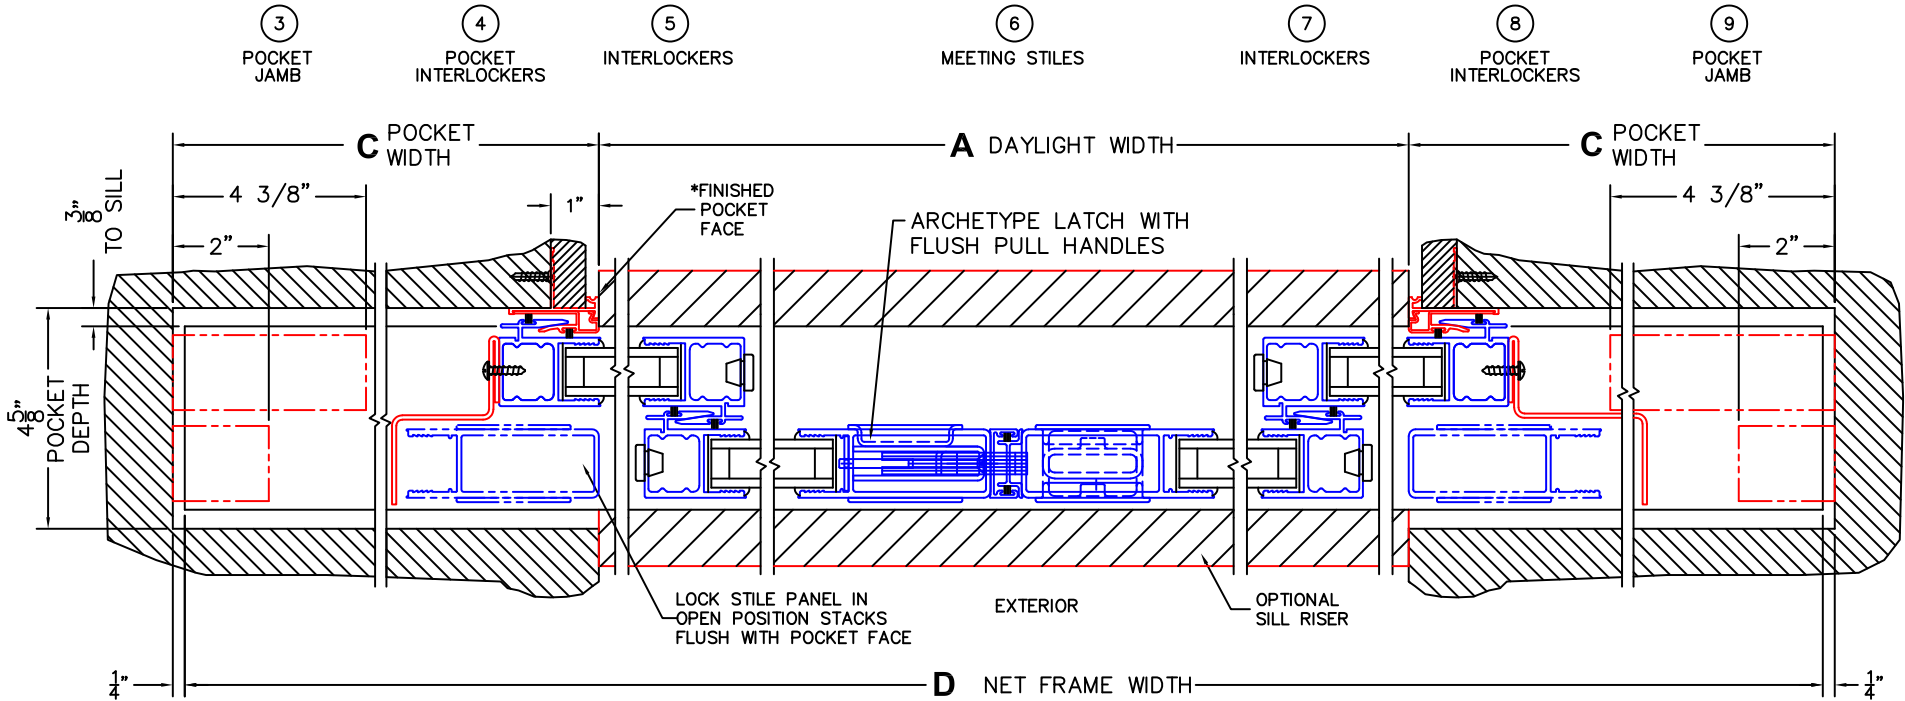

(USE RULER TO SCALE DIMENSIONS IN INCHES)

SCALE: 1/4

*CAUTION: WHEN CONSTRUCTING POCKET NOTE THAT DAYLIGHT WIDTH DOES NOT INCLUDE 1" SET BACK FOR POST INTERLOCKER.